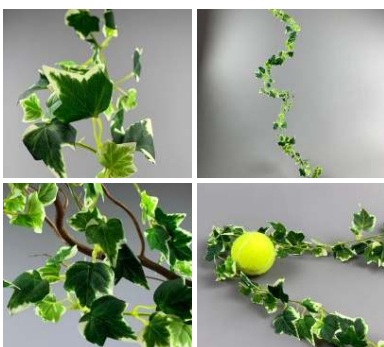

**£13.80**  
(£11.50 + VAT)

**Kentia Palm Leaf, 70 cm long on poseable wire**  
stem, artificial  
A high quality, realistic artificial leaf on a pliable wire  
stem.

**£2.94**  
(£2.45 + VAT)

**Ivy Garland, 185cm long, artificial leaves with**  
poseable stem  
High quality, realistic leaves on pliable string.

**£8.10**  
(£6.75 + VAT)

**Ivy Garland Variegated Leaf, 185cm long,**  
artificial with poseable stem  
High quality, realistic leaves on pliable string.

**£8.10**  
(£6.75 + VAT)

**Hydrangea, Sky Blue, 70 cm tall artificial blossom, poseable stem**

High quality, realistic artificial blossoms with leaves on a pliable wire stem.

**£5.94**  
(£4.95 + VAT)

**Hydrangea, Plum, 70 cm tall artificial blossom, poseable stem**

High quality, realistic artificial blossoms with leaves on a pliable wire stem.