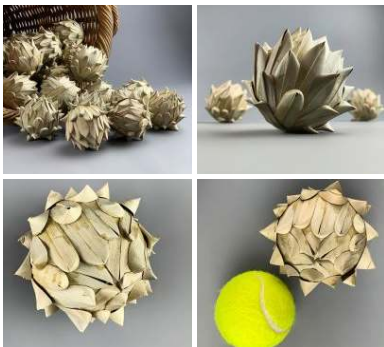

Ideal for displaying found items or create your own balmy botanist laboratory.

**SIZE OPTIONS**

- > Small - 21cm Tall
- > Large - 25 cm Tall

**Sweet Pea, Plum, approx. 47 cm tall with 12 flowers 6cm dia. Artificial bloom with poseable wired stem**

**Pussy Willow Stems, approx. 1m tall with 35 fruits. Artificial posable wire stems.**

**£6.00**  
(£5.00 + VAT)

**Date Artichoke x 3, 8 cm diameter, Natural Floral Deco**

**£7.80**  
(£6.50 + VAT)

**Wisteria Pink approx. 95 cm long with 3 flower clusters and 30 leaves, artificial**