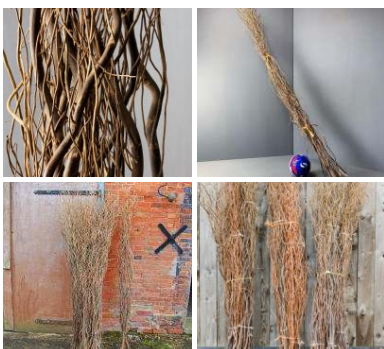

A beautifully hand crafted corn dolly created by a genuine cottage industry in England.

**Contorted Willow x 10 stems, approx. mixture 1.2 m to 2.2 m tall. Natural, dried.**

**£21.60**  
(£18.00 + VAT)

Twisty structural willow whips add a spooky element to any greens! ...