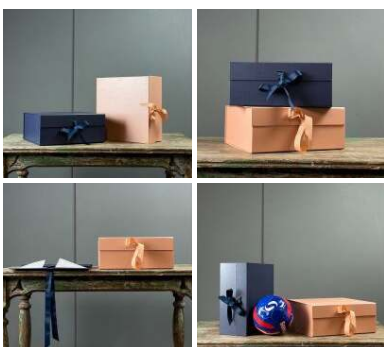

Dressmakers Gift Boxes - RENTAL ONLY

£12.00
(£10.00 + VAT)

Week One rental cost -