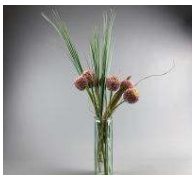

**Allium, Hedgerow, Pink 55cm tall artificial bloom with poseable wired stem**

**£3.36**  
(£2.80 + VAT)

A high quality, realistic artificial blossom on a pliable wire stem.

**Allium, Hedgerow, Cream, 55 cm high artificial bloom with poseable wired stem**