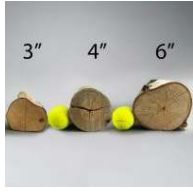

Cotton Rolls, Various Colours

£19.20  
(£16.00 + VAT)

Stative Periwinkle, approx. 55cm tall. Natural dried flowers.  
Bunch of dried flowers.

£10.80  
(£9.00 + VAT)

**Rustic Round Poles, Stripped of Bark. Various Diameters Available. 3.6 m length. Grown & logged in the UK**

FROM  
**£48.00**  
(£40.00 + VAT)

Custom lengths and diameters available.

**DIAMETER OPTIONS**

- > Small - 2 ½" – 3 ½"
- > Medium - 3 ½" – 4 ½"
- > Large - 4 ½" – 6 ½"

**Poppy Bunch, Orange, 74 cm artificial flower & foliage**