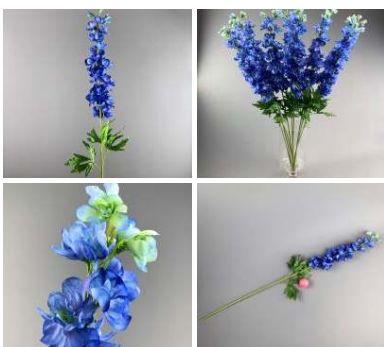

**£75.60**  
(£63.00 + VAT)

**Gladiola, Damson 96 cm tall artificial bloom on  
poseable wire stem**

High quality, realistic artificial blossoms with leaves on a  
pliable wire stem.

**£3.60**  
(£3.00 + VAT)

**Gladiola Artificial Stem - Ivory/Cream**

High quality, realistic artificial blossoms with leaves on a  
pliable wire stem.

**£3.60**  
(£3.00 + VAT)

**Delphinium, Blue 86 cm tall artificial stem with  
foliage**