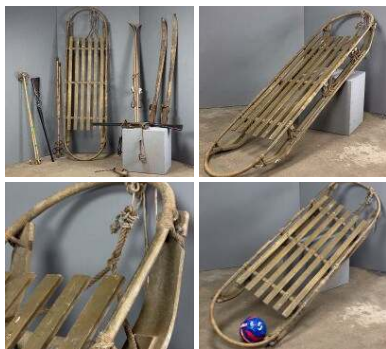

Antarctic Sledge - RENTAL ONLY

Week One Rental -

£240.00
(£200.00 + VAT)