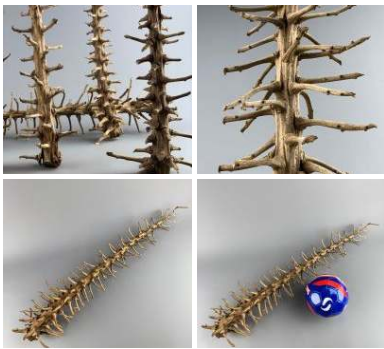

£540.00
(£450.00 + VAT)

Flame Twig, Approx. 2 m Tall with a 40 cm Spread. Statement Natural Dried Floral Deco

£18.00
(£15.00 + VAT)

Fish Spine Tree, approx. 80 cm long by 15 to 20 cm diameter at the largest end