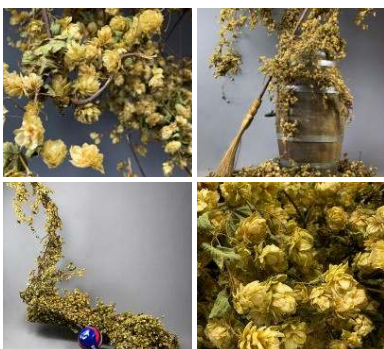

Hop Vine, Natural, 3m long with leaves and flowers, natural dried, indigenous product. Grown in UK

£75.60
(£63.00 + VAT)

Traditionally, garlands of hops were hung fresh every year for good luck in the pubs and farmhouses...