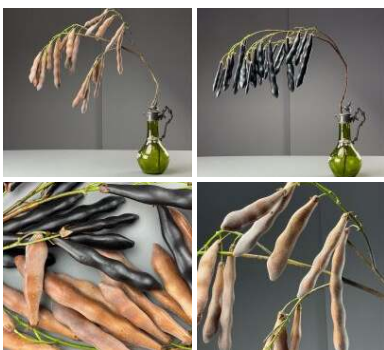

£11.76
(£9.80 + VAT)

High quality, realistic leaves..

Jacks Treasure, per stem, artificial beans

FROM
£19.20
(£16.00 + VAT)

Realistic faux beans on trailing branch.

COLOUR OPTIONS

- > Jacks Treasure Light
- > Jacks Treasure Dark