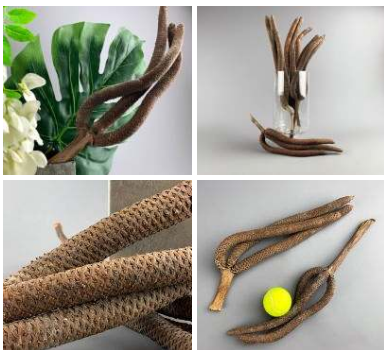

£540.00
(£450.00 + VAT)

Flame Twig, Approx. 2 m Tall with a 40 cm Spread. Statement Natural Dried Floral Deco

£18.00
(£15.00 + VAT)

Fish Spine Tree, approx. 80 cm long by 15 to 20 cm diameter at the largest end

£16.80
(£14.00 + VAT)

Palm Fingers x 2, approx. 42 cm long by 7 cm Wide. Natural Dried Floral Deco

£3.84
(£3.20 + VAT)

Palm Cups x 5, approx. 10 cm diameter. Natural Dried Floral Deco

£5.40
(£4.50 + VAT)

Palm Head x 5, approx. 30 to 60 cm long, by 5 to 10 cm wide, Natural Dried Floral Deco