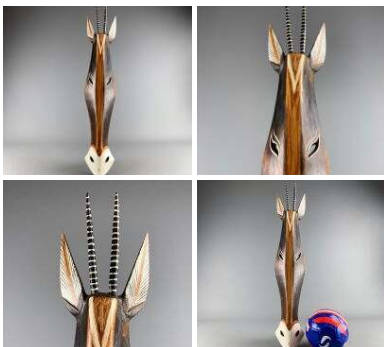

Faux Fungi Toadstools & Mushrooms, up to 13 cm tall by 6 cm diameter. Box of 10, floral decor and Halloween/autumn display

FROM
£30.00
(£25.00 + VAT)

SIZE AND COLOUR OPTIONS

- > Small Red
- > Tall Red
- > Small Brown
- > Tall Brown

Zebra Mask. Hand Carved & Painted. Fair Trade, Sustainable and Ethical

FROM
£19.20
(£16.00 + VAT)

SIZE OPTIONS

- > 30 cm Tall
- > 50 cm Tall
- > 80 cm Tall

Carved Forest Buffalo Mask. Hand Carved & Painted. Fair Trade, Sustainable and Ethical

FROM
£19.20
(£16.00 + VAT)

SIZE OPTIONS

- > 30 cm Tall
- > 50 cm Tall
- > 80 cm Tall

Gazelle Mask. Hand Carved & Painted. Fair Trade, Sustainable and Ethical

FROM
£19.20
(£16.00 + VAT)

SIZE OPTIONS

- > 30 cm Tall
- > 50 cm Tall
- > 80 cm Tall

Giraffe Mask. Hand Carved & Painted. Fair Trade, Sustainable and Ethical

FROM
£19.20
(£16.00 + VAT)

SIZE OPTIONS

- > 30 cm Tall
- > 50 cm Tall
- > 80 cm Tall

**African Horse Mask. Hand Carved & Painted.
Fair Trade, Sustainable and Ethical**