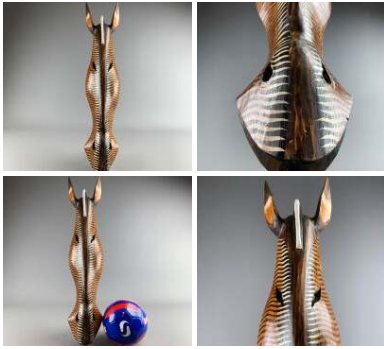

Zebra Mask. Hand Carved & Painted. Fair Trade, Sustainable and Ethical

FROM
£19.20
(£16.00 + VAT)

SIZE OPTIONS

- > 30 cm Tall
- > 50 cm Tall
- > 80 cm Tall

Carved Forest Buffalo Mask. Hand Carved & Painted. Fair Trade, Sustainable and Ethical

FROM
£19.20
(£16.00 + VAT)

SIZE OPTIONS

- > 30 cm Tall
- > 50 cm Tall
- > 80 cm Tall

Gazelle Mask. Hand Carved & Painted. Fair Trade, Sustainable and Ethical

FROM
£19.20
(£16.00 + VAT)

SIZE OPTIONS

- > 30 cm Tall
- > 50 cm Tall
- > 80 cm Tall

Giraffe Mask. Hand Carved & Painted. Fair Trade, Sustainable and Ethical

FROM
£19.20
(£16.00 + VAT)

SIZE OPTIONS

- > 30 cm Tall
- > 50 cm Tall
- > 80 cm Tall

**African Horse Mask. Hand Carved & Painted.
Fair Trade, Sustainable and Ethical**