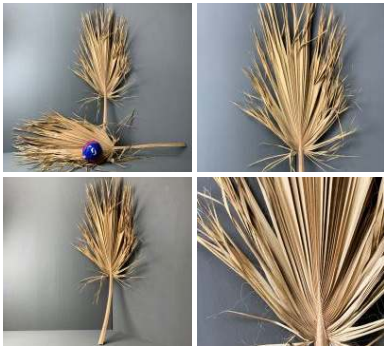

Palm Leaf Giganticus, approx 1.8 m long by 80 cm wide, natural floral deco

£29.40
(£24.50 + VAT)