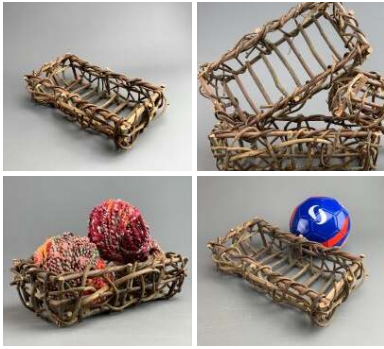

Vine Basket - RENTAL ONLY

Rental Week one (each) -

£7.20
(£6.00 + VAT)