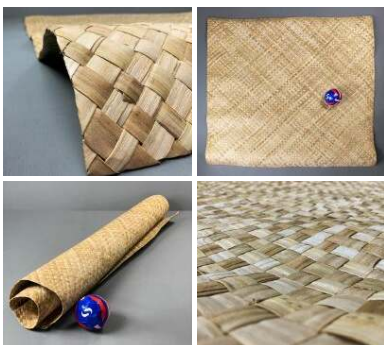

SIZE OPTIONS

- > Large
- > Small

Oriental Bamboo Bird Cage For Sale, also available in Rental Section

FROM
£146.40
(£122.00 + VAT)

Authentic hand woven ornate Bamboo bird cage.

SIZE OPTIONS

- > Large
- > Small

Clean New Sherry Barrels Craftsman Made - RENTAL ONLY

FROM
£30.00
(£25.00 + VAT)

Rental, Week one (per Barrel)-

DIAMETER OPTIONS

- > Small
- > Medium
- > Large

Confetti Hop Flowers, sage green, 100 g bag, fully bio-degradable, natural, dried, indigenous product. Grown in UK

£15.60
(£13.00 + VAT)

Dried Hop Flowers are loose heads from the hop vines and are ideal for dressing a scene.

Rush Woven Mat/Screen/Panel, hand woven lattice 2 m x 2 m

£102.00
(£85.00 + VAT)

This lightweight yet strong matting is woven from rush which gives a checkerboard finish.

Coir Twine Roll approx 4 mm diameter x 300 m long

Very rustic twine. Ideal for use in costume or props departments.

£90.00
(£75.00 + VAT)

Bamboo Platter/ Basket, hand woven (9 available) - RENTAL ONLY

Week One Rental (each) -