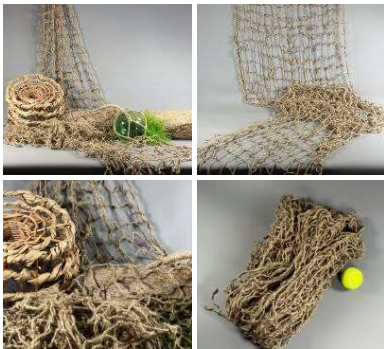

Tiki / Beach Bar

Bamboo Beach Bar with Benches - RENTAL ONLY

Week One Rental -

£540.00
(£450.00 + VAT)

Natural Jute Rope Netting. Approx. 1m wide x 5m long

Great for a harbour/ fishing scene.

£19.20
(£16.00 + VAT)

Red Cedar Shingles for Replacement & DIY Fitting

A flexible, long lasting, easy to apply and natural shingle

FROM
£22.80
(£19.00 + VAT)

SHINGLE TYPE OPTIONS

- > Grade 1 Shingle Pack
- > Grade 4 Shingle Pack
- > Ridge Shingle Pack
- > 31mm Stainless Steel Nails
- > 41 mm Ridge Stainless Steel Nail