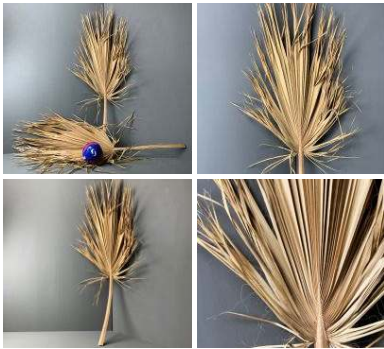

**Palm Leaf Giganticus, approx 1.8 m long by 80
cm wide, natural floral deco**

£29.40
(£24.50 + VAT)