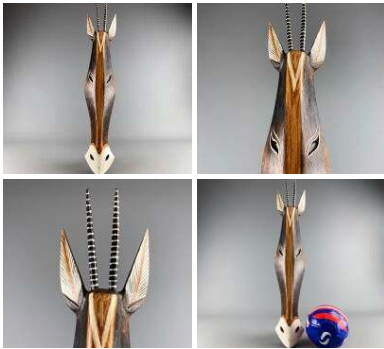

- > 30 cm Tall
- > 50 cm Tall
- > 80 cm Tall

FROM
£19.20
(£16.00 + VAT)

Carved Forest Buffalo Mask. Hand Carved & Painted. Fair Trade, Sustainable and Ethical

SIZE OPTIONS

- > 30 cm Tall
- > 50 cm Tall
- > 80 cm Tall

FROM
£19.20
(£16.00 + VAT)

Gazelle Mask. Hand Carved & Painted. Fair Trade, Sustainable and Ethical

SIZE OPTIONS

- > 30 cm Tall
- > 50 cm Tall
- > 80 cm Tall

FROM
£19.20
(£16.00 + VAT)

Giraffe Mask. Hand Carved & Painted. Fair Trade, Sustainable and Ethical

SIZE OPTIONS

- > 30 cm Tall
- > 50 cm Tall
- > 80 cm Tall

FROM
£19.20
(£16.00 + VAT)

African Horse Mask. Hand Carved & Painted. Fair Trade, Sustainable and Ethical

SIZE OPTIONS

- > 30 cm Tall
- > 50 cm Tall
- > 80 cm Tall