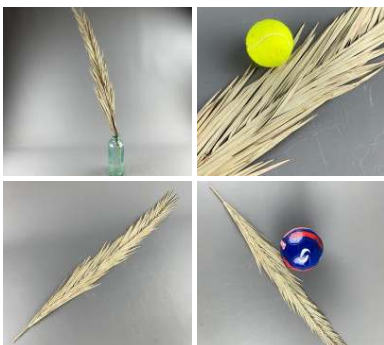

Date Leaves x 3 approx. 90 cm long by 10 cm wide. Natural Dried Floral Deco

£3.00
(£2.50 + VAT)