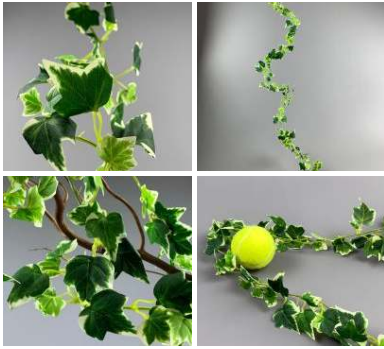

£2.94
(£2.45 + VAT)

Jurassic Leaves (6 Pack) artificial leaf 20x14cm wire stem

High quality, realistic artificial leaves on pliable wire stems.

£3.54
(£2.95 + VAT)

Ivy Garland, 185cm long, artificial leaves with poseable stem

High quality, realistic leaves on pliable string.

£8.10
(£6.75 + VAT)

Ivy Garland Variegated Leaf, 185cm long, artificial with poseable stem

High quality, realistic leaves on pliable string.

£8.10
(£6.75 + VAT)