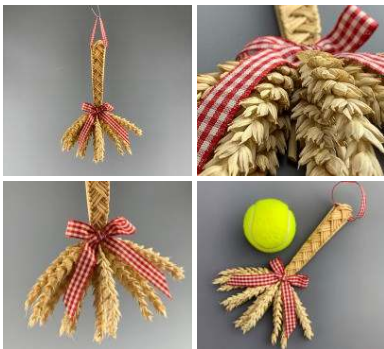

£18.00
(£15.00 + VAT)

A beautifully hand crafted corn dolly created by a genuine cottage industry in England.

Corn Doll. Heart twist, Small approx. 11 cm by 11 cm. Grown and hand made in the UK

£10.80
(£9.00 + VAT)

A beautifully hand crafted corn dolly created by a genuine cottage industry in England.

Corn Doll. Heart Twist, Large approx. 23 cm by 22 cm. Grown and hand made in the UK

£28.80
(£24.00 + VAT)

A beautifully hand crafted corn dolly created by a genuine cottage industry in England.

Corn Doll. Glory Braid approx. 26 cm by 20 cm. Grown and hand made in the UK

£15.60
(£13.00 + VAT)

A beautifully hand crafted corn dolly created by a genuine cottage industry in England.

Corn Doll, Sitting Field Mouse, approx. 7 cm by 3.5 cm. Grown and hand made in the UK