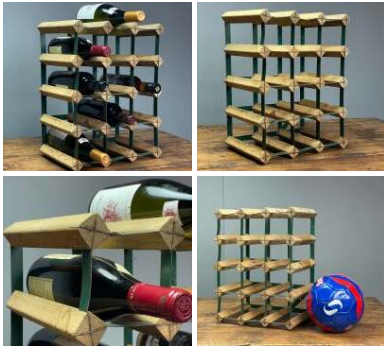

Counter Top Wine Rack - RENTAL ONLY

Week One rental cost -

£12.00
(£10.00 + VAT)