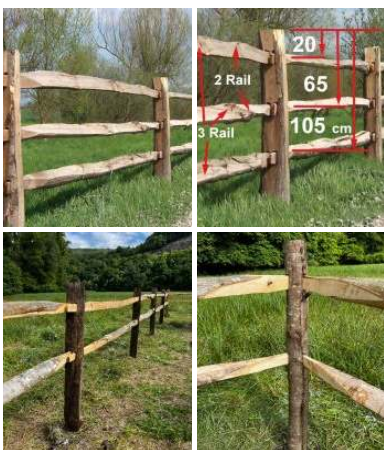

£108.00
(£90.00 + VAT)

Week One Rental -

Double Animal Pen - x7 Chestnut Sheep Hurdles, Hay Net, Wooden Trough, Wooden Hay Fork, Thatched Shelter, Loose Straw (3 Sets Available) - RENTAL ONLY

£300.00
(£250.00 + VAT)

Week One Rental -

Cleft Split Chestnut Post & Rail Fencing, with 2 or 3 mortice posts

FROM
£25.80
(£21.50 + VAT)

TYPE OPTIONS

- > 2.9 m Chestnut Rail
- > 2 Rail Chestnut End Post - 2m Tall
- > 2 Rail Chestnut Middle Post - 2m Tall
- > 2 Rail Chestnut Corner Post - 2m Tall
- > 3 Rail Chestnut End Post - 2m Tall
- > 3 Rail Chestnut Middle Post - 2m Tall
- > 3 Rail Chestnut Corner Post - 2m Tall