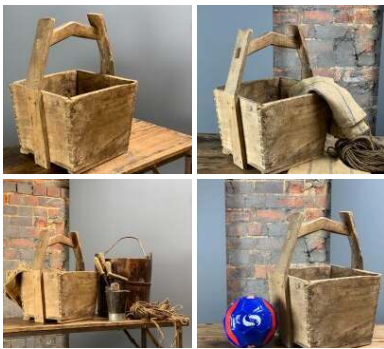

Week One rental cost (each) -

£24.00
(£20.00 + VAT)

Old Wooden Square Bucket - RENTAL ONLY

Week One rental cost -

£22.80
(£19.00 + VAT)

Antique Wooden Buckets (26 available) - RENTAL ONLY

Week One rental cost (each) -