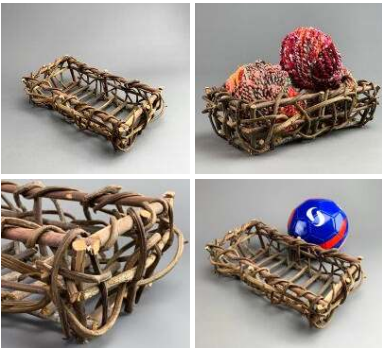

Vine Basket For Sale, also available in Rental Section

Authentic hand made basket.

£21.60
(£18.00 + VAT)