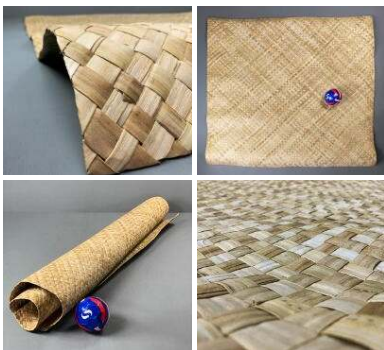

Rush Woven Mat/Screen/Panel, hand woven lattice 2 m x 2 m

This lightweight yet strong matting is woven from rush which gives a checkerboard finish.

£102.00
(£85.00 + VAT)