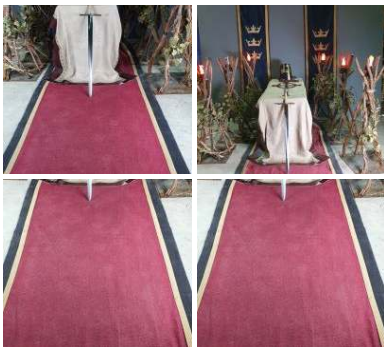

King Arthurs Royal Red Carpet - RENTAL ONLY

Week One Rental -

£54.00
(£45.00 + VAT)