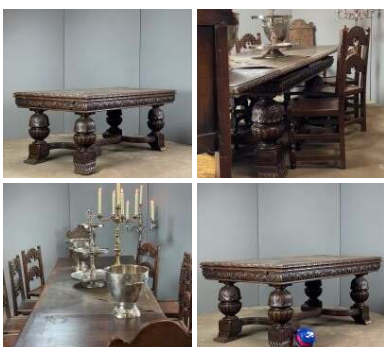

Giant Half Whiskey Barrel - RENTAL ONLY

Rental, Week one (per Barrel)-

£90.00
(£75.00 + VAT)

Wooden Hoist - RENTAL ONLY

Week One Rental -

£420.00
(£350.00 + VAT)

Carved Oak Draw-Leaf Table - RENTAL ONLY

Week One rental cost -