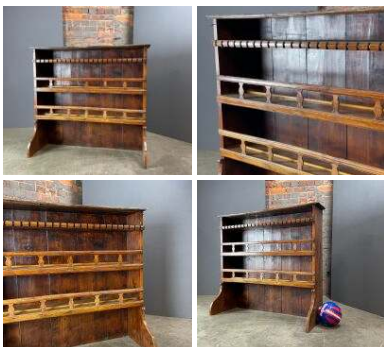

Week One rental cost -

£18.00
(£15.00 + VAT)

Broken Ornate Metal Cross - RENTAL ONLY

Week One rental cost -

£30.00
(£25.00 + VAT)

Simple Kitchen Dresser - RENTAL ONLY

Week One rental cost -

£60.00
(£50.00 + VAT)