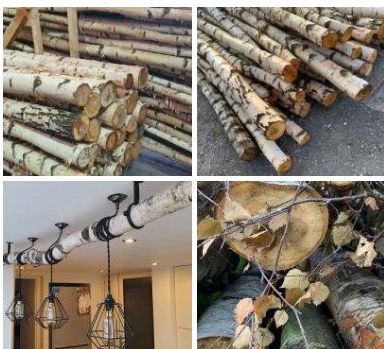

Deep In The Forest

Reindeer Moss Sheet. Natural dried floral deco. (Box of 2)

Reindeer moss, lichen, tree moss.

£78.00
(£65.00 + VAT)

Faux Trees (x2 available) - RENTAL ONLY

Week One rental cost (each) -

£144.00
(£120.00 + VAT)

Verdant Oxygen Thief, realistic artificial foliage

High quality, realistic leaves..

£11.76
(£9.80 + VAT)

Silver Birch Poles With Bark, Various Diameter's x 2.4 meters long. Kiln dried, Clean. Please call or message us for available sizes.

Silver Birch Poles (2.4 meters) Clean & Kiln Dried.

£38.40
(£32.00 + VAT)

Magnifying Glass Collection - RENTAL ONLY

Week One rental cost -

£24.00
(£20.00 + VAT)

Gnarly Grape Vine Trunk/Stump/Root.

Harvested Grape Vine Trunks/stumps/roots.