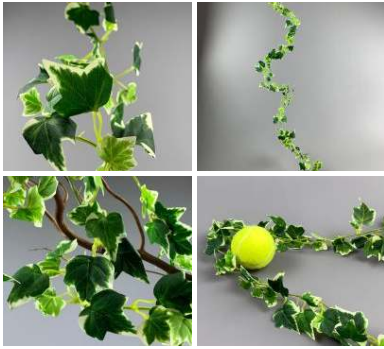

Mintolla Skeletal Wands x 5, approx. 45 cm long by 8cm diameter, natural, dried floral deco

£10.44
(£8.70 + VAT)

These Dried Mintolla Pods On Sticks (Bag of 5) can be dressed to suit.

Ivy Garland, 185cm long, artificial leaves with poseable stem

£8.10
(£6.75 + VAT)

High quality, realistic leaves on pliable string.

**Ivy Garland Variegated Leaf, 185cm long,
artificial with poseable stem**

High quality, realistic leaves on pliable string.

£8.10
(£6.75 + VAT)

**Holly sprig, 92 cm of artificial berries & leaves,
poseable stem**

High quality, realistic artificial berries and leaves on pliable a wire stem.

£4.32
(£3.60 + VAT)

**Holly Sprig Variegated, 92 cm of artificial
berries & leaves**