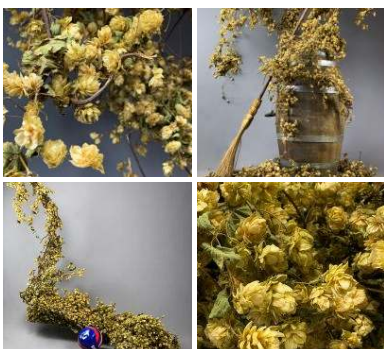

**Lichen Branches, per crate approx. 30 - 40
pieces, 10 - 15cm long and gnarly, natural dried
floral deco**

£34.80
(£29.00 + VAT)

Great for interesting shape and textures- put them in Vases/Baskets or hanging for Market Stalls...

**Hypericum Berries, cream 72 cm, artificial
foliage, posable stems**

£2.16
(£1.80 + VAT)

High quality, realistic artificial berries and leaves on pliable a wire stem.

**Hop Vine, Natural, 3m long with leaves and
flowers, natural dried, indigenous product.
Grown in UK**