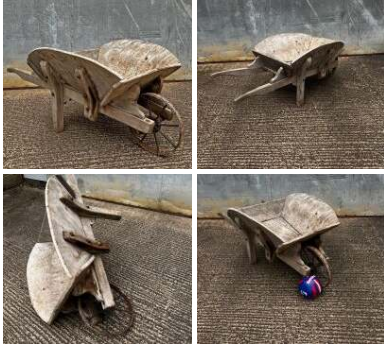

Painted Hand Cart (1 available) - RENTAL ONLY

Week One Rental (each) -

£114.00
(£95.00 + VAT)

1800's Street Lamps 4 m high (5 available) - RENTAL ONLY

Week One rental cost (each) -

£300.00
(£250.00 + VAT)

Gardeners Barrow (1 available) - RENTAL ONLY