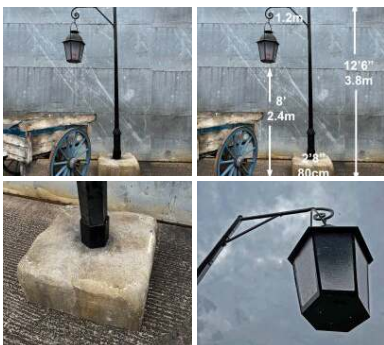

Painted Hand Cart (1 available) - RENTAL ONLY

Week One Rental (each) -

£114.00
(£95.00 + VAT)

1800's Street Lamps 4 m high (5 available) - RENTAL ONLY

Week One rental cost (each) -

£300.00
(£250.00 + VAT)

Gardeners Barrow (1 available) - RENTAL ONLY