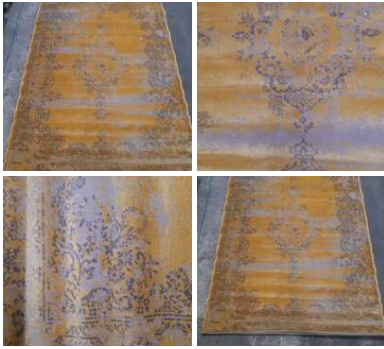

Persian Rug 2.8m (9'4") x 2m (6'6") - RENTAL ONLY

£180.00
(£150.00 + VAT)

Week One rental cost -