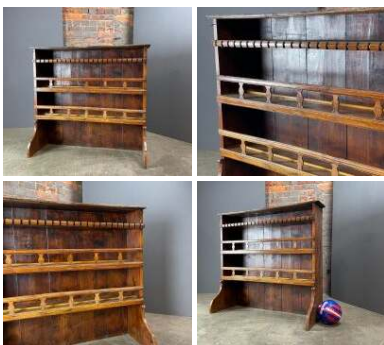

Simple Kitchen Dresser - RENTAL ONLY

£60.00
(£50.00 + VAT)

Week One rental cost -

Aged Multi Drawer Shelving Unit - RENTAL ONLY

Week One rental cost -

£36.00
(£30.00 + VAT)

Snake Charmers Musical Instruments and Basket - RENTAL ONLY