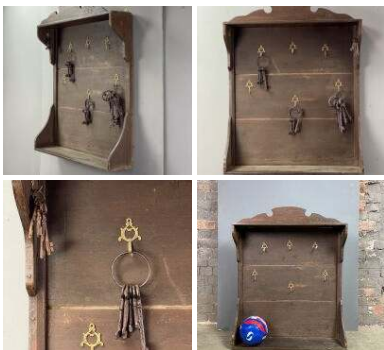

Period Wall Hanging Rack - RENTAL ONLY

Week One rental cost -

£42.00
(£35.00 + VAT)