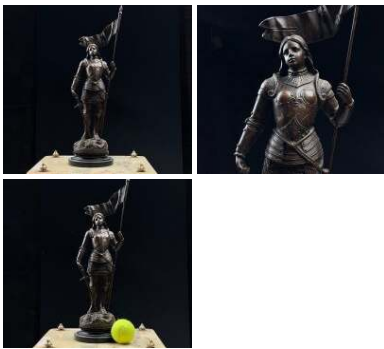

Warrior Statue - RENTAL ONLY

Week One rental cost (EACH) -

£24.00
(£20.00 + VAT)