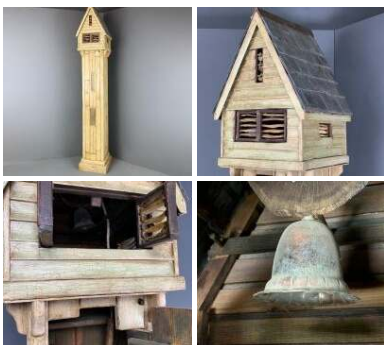

Our traditional brooms are still handmade in the old fashioned way from 'broom'.

FROM
£9.60
(£8.00 + VAT)

SIZE OPTIONS

- > Hand Broom
- > Interior Broom
- > Exterior Broom

Rustic Storage/ Tool Box - RENTAL ONLY

Week One rental cost -

£60.00
(£50.00 + VAT)

Old Pine Wooden Storage Box - RENTAL ONLY

Week One rental cost -

£24.00
(£20.00 + VAT)

Grandfather Bone Clock - RENTAL ONLY

Week One rental cost -

£120.00
(£100.00 + VAT)