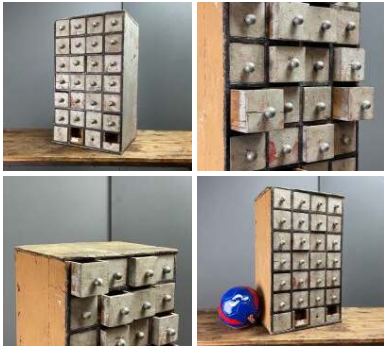

Rustic Multi Drawer Cabinet - RENTAL ONLY

Week One rental cost -

£60.00
(£50.00 + VAT)