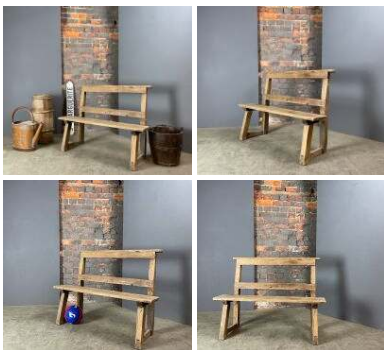

Week One rental cost -

£300.00
(£250.00 + VAT)

Antique Wooden Bench - RENTAL ONLY

Week One rental cost -

£96.00
(£80.00 + VAT)

Rough Plaited Rush Hank Rope/Twine - 2 cm x 10 m long (approx 0.2 kg weight)

£43.20
(£36.00 + VAT)