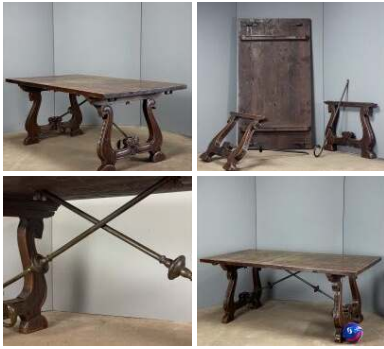

Oak Campaign Table - RENTAL ONLY

Week One rental cost -

£360.00
(£300.00 + VAT)