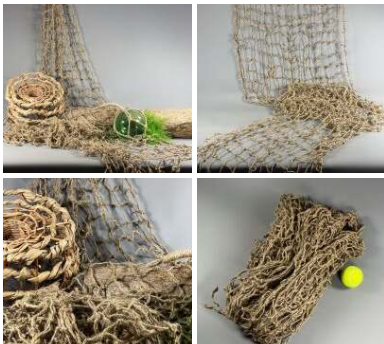

Craftsman's workshop

Wooden Painters Pallets - RENTAL ONLY
Week One rental cost (set) -

£30.00
(£25.00 + VAT)

Wooden Double Pulley Block prop x13 - RENTAL ONLY
Week One rental cost -

£9.60
(£8.00 + VAT)

Natural Jute Rope Netting. Approx. 1m wide x 5m long
Great for a harbour/ fishing scene.