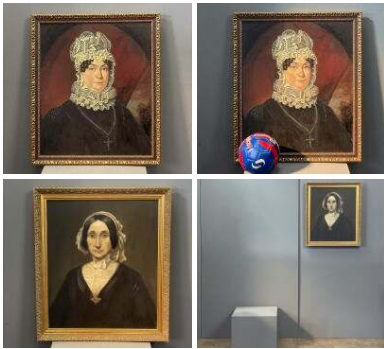

Week One rental cost -

Reading Candle Light - RENTAL ONLY

£18.00
(£15.00 + VAT)

Week One rental cost -

Gentlemans Coin Pouch (x5 available) - RENTAL ONLY

£7.20
(£6.00 + VAT)

Week One rental cost -

Framed Portraits - RENTAL ONLY

Vintage Leather Luggage & Gladstone Bags (x5 available) - RENTAL ONLY

£18.00
(£15.00 + VAT)

Week One rental cost (each)

Ornate Mantle Shelf - RENTAL ONLY

Week One rental cost -

£54.00
(£45.00 + VAT)

Magnifying Glass Collection - RENTAL ONLY