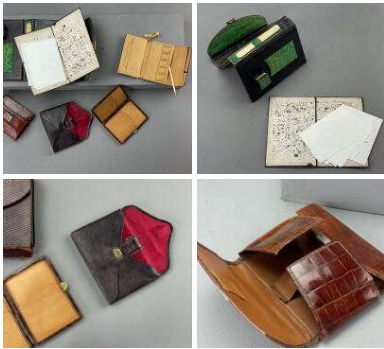

Exotic Leather Handbags (x3 available) - RENTAL ONLY

Week One rental cost -

£7.20
(£6.00 + VAT)

Gentlemans Wallets (x9 available) - RENTAL ONLY

£7.20
(£6.00 + VAT)

Week One rental cost -

Leather Wallets (x5 available) - RENTAL ONLY