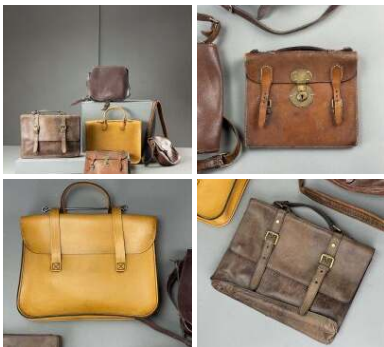

Week One rental cost -

£24.00
(£20.00 + VAT)

Candelabra Selection (5 available) - RENTAL ONLY

£9.60
(£8.00 + VAT)

Week One Rental (each) -

Handbags (x2 available) - RENTAL ONLY

£7.20
(£6.00 + VAT)

Week One rental cost each -