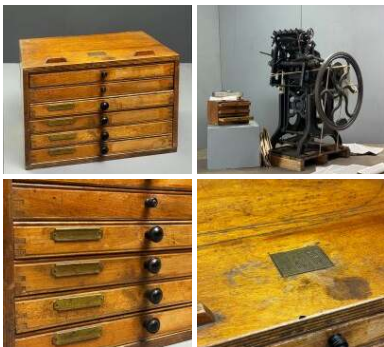

Letter Press Type Case - RENTAL ONLY

Week One rental cost -

£114.00
(£95.00 + VAT)