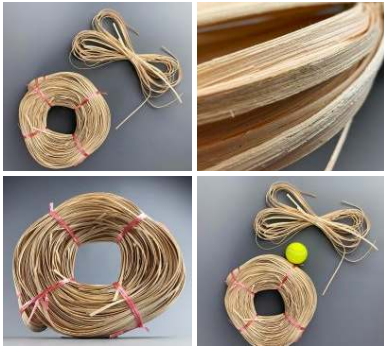

Lapping Cane

Lapping Cane. Ideal for woven products or general rural manufacturing scenes.

FROM
£19.20
(£16.00 + VAT)

TOTAL LENGTH OPTIONS

- > 160m
- > 18m