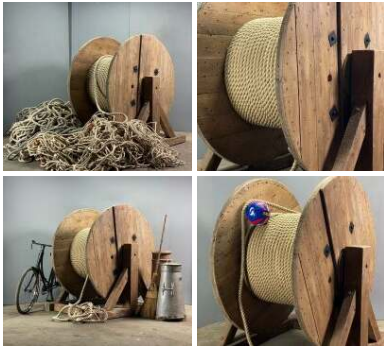

Wooden Rope Spool - RENTAL ONLY

Week One Rental -

£108.00
(£90.00 + VAT)