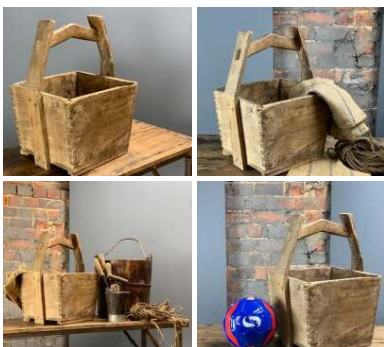

Week One rental cost -

£60.00
(£50.00 + VAT)

Victorian Display Shelf - RENTAL ONLY

Week One rental cost -

£60.00
(£50.00 + VAT)

Period Wall Hanging Rack - RENTAL ONLY

Week One rental cost -

£42.00
(£35.00 + VAT)

Old Wooden Square Bucket - RENTAL ONLY

Week One rental cost -

£22.80
(£19.00 + VAT)

Antique Wooden Buckets (26 available) - RENTAL ONLY

£28.80
(£24.00 + VAT)

Week One rental cost (each) -

Aged Traditional Brooms - RENTAL ONLY

Our traditional brooms are still handmade in the old fashioned way from 'broom'.

FROM
£9.60
(£8.00 + VAT)

SIZE OPTIONS

- > Hand Broom
- > Interior Broom
- > Exterior Broom

Rustic Storage/ Tool Box - RENTAL ONLY