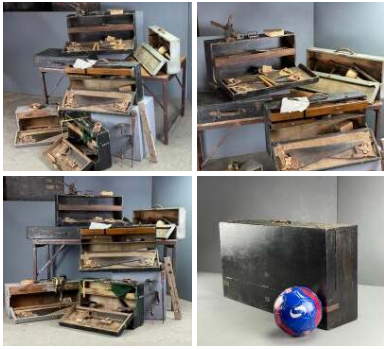

Tradesman Toolboxes and Tools (6 available) - RENTAL ONLY

£72.00
(£60.00 + VAT)

Week One rental cost (each toolbox) -