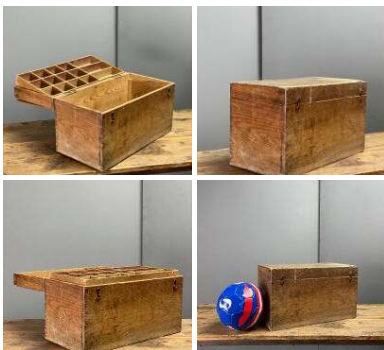

Old Pine Wooden Storage Box - RENTAL ONLY

Week One rental cost -

£24.00
(£20.00 + VAT)