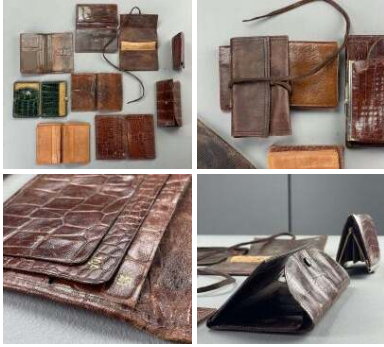

£9.60
(£8.00 + VAT)

Leather Pocket Notebooks (x3 available) - RENTAL ONLY

Week One rental cost (each) -

£7.20
(£6.00 + VAT)

Raw Whole Fleece

Whole Fleece, trimmed. Ideal for market/ farm dressing.

£42.00
(£35.00 + VAT)

Exotic Leather Handbags (x3 available) - RENTAL ONLY

Week One rental cost -

£7.20
(£6.00 + VAT)

Gentlemans Wallets (x9 available) - RENTAL ONLY

£7.20
(£6.00 + VAT)

Week One rental cost -

Leather Wallets (x5 available) - RENTAL ONLY