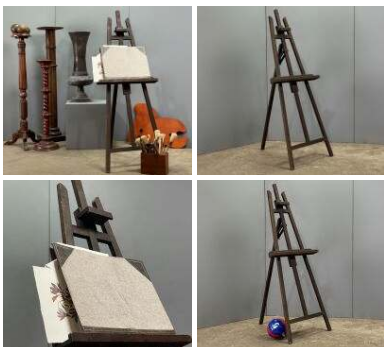

Adjustable Easel - RENTAL ONLY

Week One rental cost -

£60.00
(£50.00 + VAT)