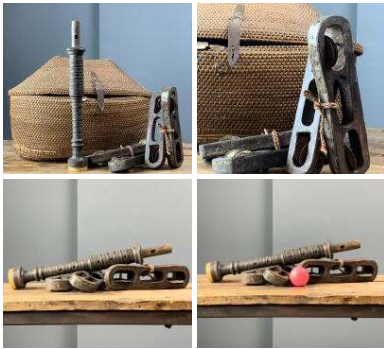

Simple Kitchen Dresser - RENTAL ONLY

£60.00
(£50.00 + VAT)

Week One rental cost -

Aged Multi Drawer Shelving Unit - RENTAL ONLY

Week One rental cost -

£36.00
(£30.00 + VAT)

Snake Charmers Musical Instruments and Basket - RENTAL ONLY