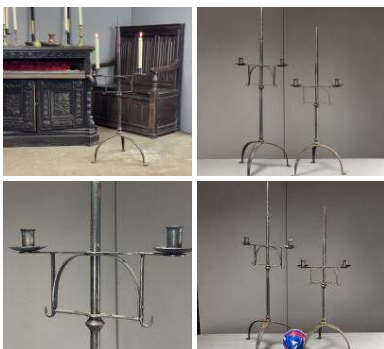

Wrought Iron Alter Candle Stands.(pair) - RENTAL ONLY
Week One rental cost (pair) -

£96.00
(£80.00 + VAT)