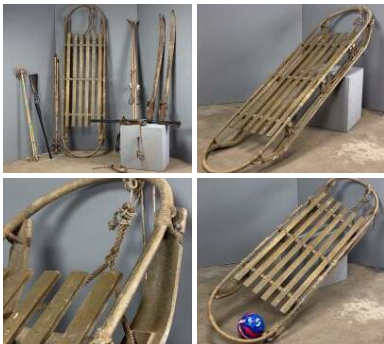

Antarctic Sledge - RENTAL ONLY
Week One Rental -

£240.00
(£200.00 + VAT)