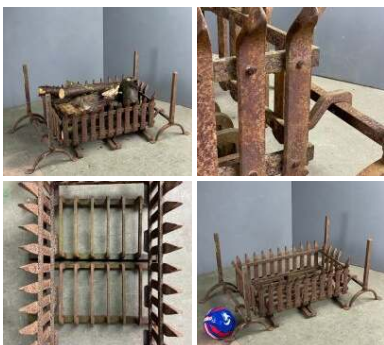

Baronial Log Fire Basket - RENTAL ONLY

£102.00
(£85.00 + VAT)

Week One rental cost (each) - [Read More](#)