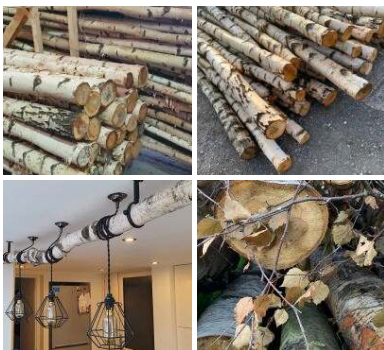

£9.60
(£8.00 + VAT)

Week One rental cost (each) -

**Silver Birch Poles With Bark, Various
Diameter's x 2.4 meters long. Kiln dried, Clean.
Please call or message us for available sizes.**

£38.40
(£32.00 + VAT)