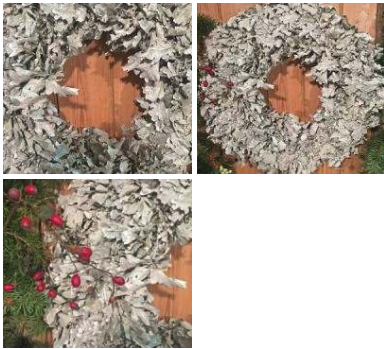

Wreath - Frosted Oak Leaf END OF LINE, WHEN ITS GONE ITS GONE

Dried natural bleached oak leaf door wreath on a straw roundel base.

£34.80
(£29.00 + VAT)