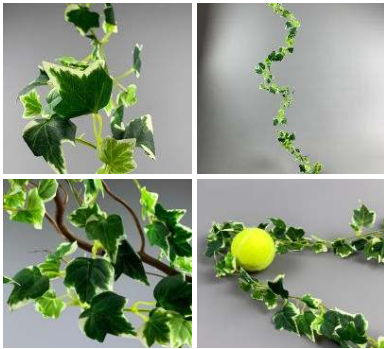

£22.80
(£19.00 + VAT)

Peony Frosted, Red, 79cm tall, artificial bloom, leaves, poseable stem

A high quality, realistic artificial blossom with leaves on pliable wire stem.

£5.64
(£4.70 + VAT)

Mistletoe Frosted Sprig, 20 cm artificial leaves and berries

Nothing evokes the onset of Christmas more than hanging mistletoe. Sold per stem. Approx. 20cm.

£3.60
(£3.00 + VAT)

Ivy Garland, 185cm long, artificial leaves with poseable stem

High quality, realistic leaves on pliable string.

£8.10
(£6.75 + VAT)

Ivy Garland Variegated Leaf, 185cm long, artificial with poseable stem

High quality, realistic leaves on pliable string.

£8.10
(£6.75 + VAT)

Holly sprig, 92 cm of artificial berries & leaves, poseable stem

High quality, realistic artificial berries and leaves on pliable a wire stem.

£4.32
(£3.60 + VAT)

Holly Sprig Variegated, 92 cm of artificial berries & leaves

High quality, realistic artificial berries and leaves on pliable a wire stem.