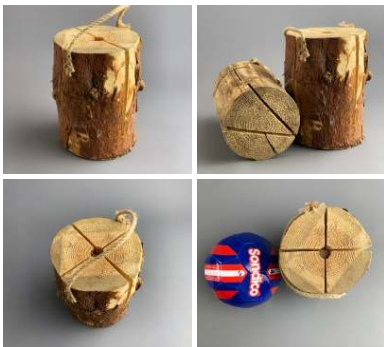

Swedish Campfire Log, approx. 18 cm tall by 25 cm diameter.

£6.00
(£5.00 + VAT)

Bird Berries Red or Orange, approx. 35 cm long by 8 cm diameter with 35 berries

FROM
£4.92
(£4.10 + VAT)

COLOUR OPTIONS

- > Orange
- > RED