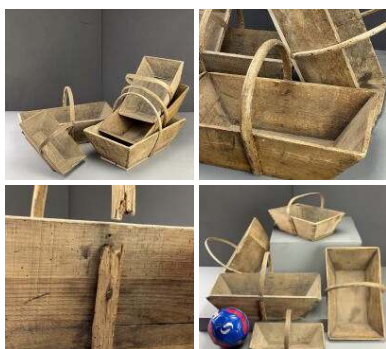

Wooden Carry Basket (5 available) - RENTAL ONLY

£14.40
(£12.00 + VAT)

Week One rental cost (each) -