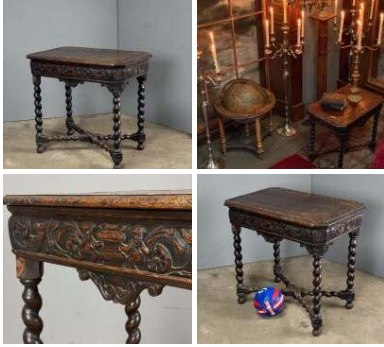

Barley Twist Side Table - RENTAL ONLY

Week One rental cost -

£96.00
(£80.00 + VAT)