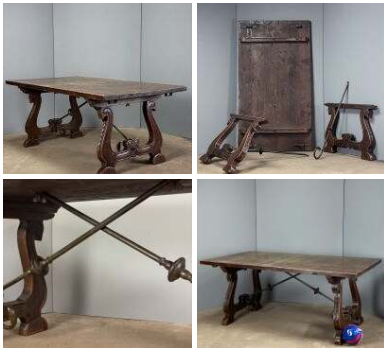

Barley Twist Side Table - RENTAL ONLY

Week One rental cost -

£96.00
(£80.00 + VAT)

Oak Campaign Table - RENTAL ONLY

Week One rental cost -

£360.00
(£300.00 + VAT)

Antique Carved Yorkshire Oak Chairs Set (x5) - RENTAL ONLY