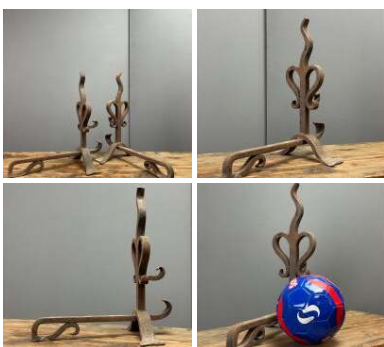

Cast Iron Fire Dogs - RENTAL ONLY

Week One rental cost (pair) -

£60.00
(£50.00 + VAT)