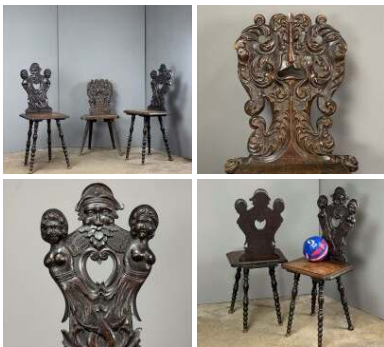

Hall Side Chairs (x3) - RENTAL ONLY

Week One rental cost (set of 3) -

£180.00
(£150.00 + VAT)