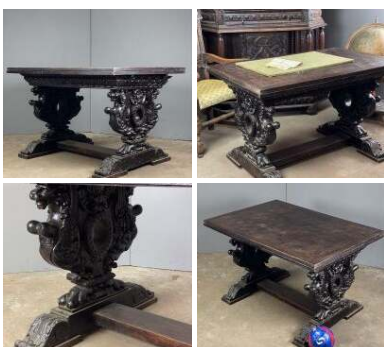

Dragon Carved Table - RENTAL ONLY

Week One rental cost -

£360.00
(£300.00 + VAT)