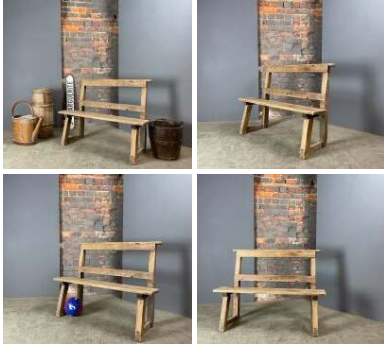

Antique Wooden Bench - RENTAL ONLY

Week One rental cost -

£96.00
(£80.00 + VAT)