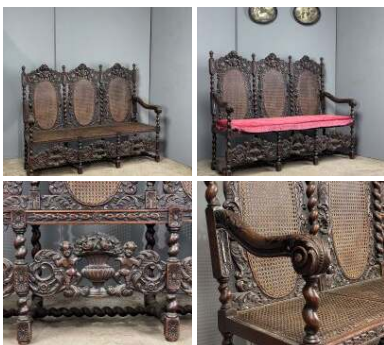

£180.00
(£150.00 + VAT)

Libation Globe and Stand - RENTAL ONLY

Week One rental cost -

£240.00
(£200.00 + VAT)

Carved Wooden Hall Bench Settee - RENTAL ONLY

Week One rental cost -

£480.00
(£400.00 + VAT)

Simple Wooden Benches - RENTAL ONLY