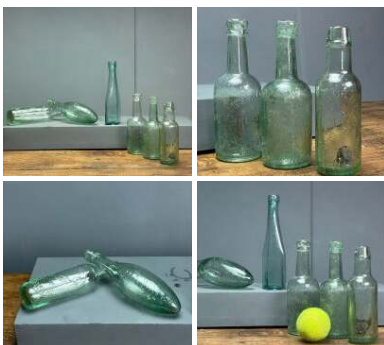

£67.20
(£56.00 + VAT)

Stoneware Brown Glaze Pots - RENTAL ONLY

Week One rental cost (8 items) -

£48.00
(£40.00 + VAT)

Old Clay Bowls - RENTAL ONLY

Week One rental cost (4 items) -

£19.20
(£16.00 + VAT)

Mixed Vintage Glass Bottles - RENTAL ONLY