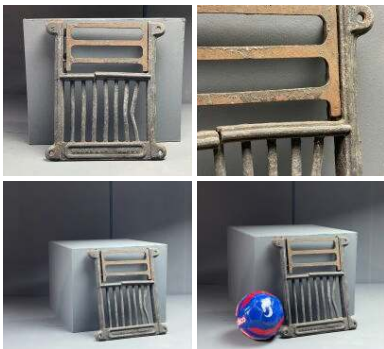

Iron Grate - RENTAL ONLY

£36.00
(£30.00 + VAT)

Week One rental cost -