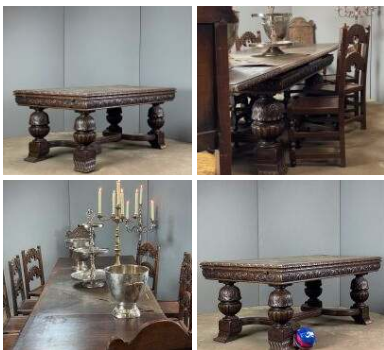

Carved Oak Draw-Leaf Table - RENTAL ONLY

£300.00
(£250.00 + VAT)

Week One rental cost -