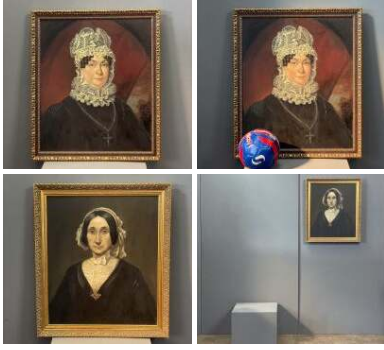

Plinth Based Brass Candlesticks (pair) - RENTAL ONLY

Week One rental cost -

£24.00
(£20.00 + VAT)

Reading Candle Light - RENTAL ONLY

Week One rental cost -

£18.00
(£15.00 + VAT)

Framed Portraits - RENTAL ONLY