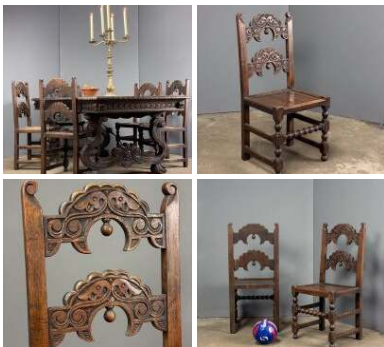

Barley Twist Side Table - RENTAL ONLY

Week One rental cost -

£96.00
(£80.00 + VAT)

Oak Campaign Table - RENTAL ONLY

Week One rental cost -

£360.00
(£300.00 + VAT)

Antique Carved Yorkshire Oak Chairs Set (x5) - RENTAL ONLY