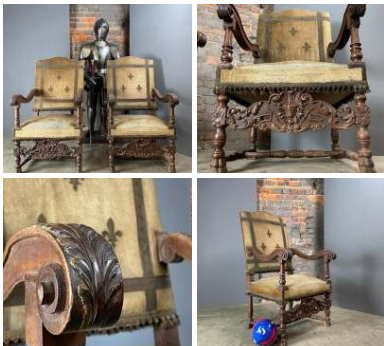

Antique Wooden Armchair - RENTAL ONLY

Week One rental cost -

£60.00
(£50.00 + VAT)

Ornate Wooden Corner Chair - RENTAL ONLY

Week One rental cost -

£54.00
(£45.00 + VAT)

Carved Wooden Throne Chairs - RENTAL ONLY