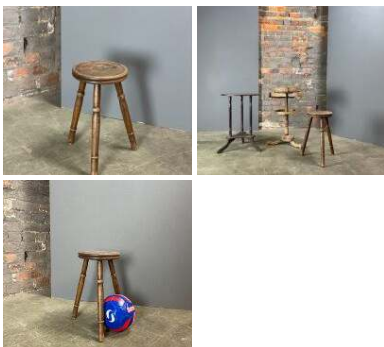

**Genuine Medieval Hand Turned Brass
Candelier - RENTAL ONLY**

Week one rental cost -

£96.00
(£80.00 + VAT)

Rustic Storage/ Tool Box - RENTAL ONLY

Week One rental cost -

£60.00
(£50.00 + VAT)

Rustic Three Leg Stool - RENTAL ONLY