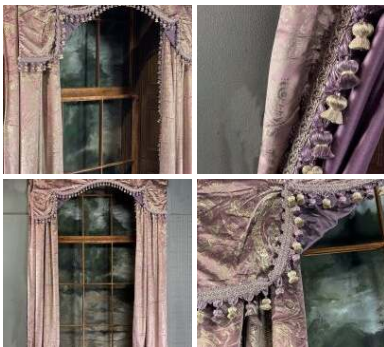

Curtain 11, Lilac with Silver Pattern & Purple lining 2.8 m (9') long (3 Pairs) - RENTAL ONLY

Week One rental cost (per Pair) -

£96.00
(£80.00 + VAT)

Curtain 12, Lilac with Gold pattern, Trim, lining & Pelmets 2.3 & 2.6 m (8' & 8'6") long (2 Pairs) - RENTAL ONLY