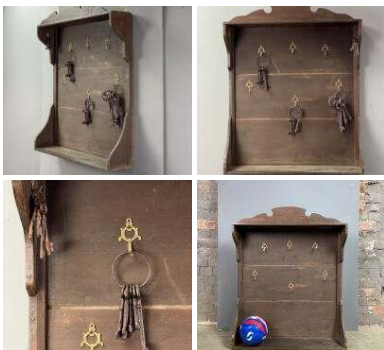

£18.00
(£15.00 + VAT)

Simple Kitchen Dresser - RENTAL ONLY

Week One rental cost -

£60.00
(£50.00 + VAT)

Porcelain Bowl and Pitchers - RENTAL ONLY

Week One rental cost -

£60.00
(£50.00 + VAT)

Period Wall Hanging Rack - RENTAL ONLY