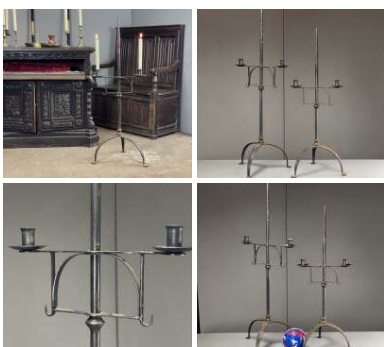

£420.00
(£350.00 + VAT)

Week One rental cost -

Antique Carved sideboard on Pillars - RENTAL ONLY

£420.00
(£350.00 + VAT)

Week One rental cost -

Wrought Iron Alter Candle Stands.(pair) - RENTAL ONLY

£96.00
(£80.00 + VAT)