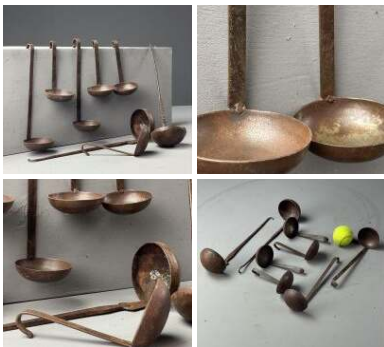

£24.00
(£20.00 + VAT)

Period Pewter Candlesticks - RENTAL ONLY

Week One rental cost (4 items) -

£48.00
(£40.00 + VAT)

Large Glazed Urns - RENTAL ONLY

Week One rental cost (Each)-

£72.00
(£60.00 + VAT)

Hanging Vintage Cutlery (Set) - RENTAL ONLY