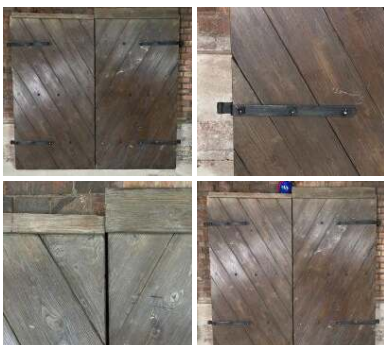

£76.80
(£64.00 + VAT)

Week One rental cost -

Decorative Gold Candelabra- RENTAL ONLY

£60.00
(£50.00 + VAT)

Week One Rental (each) -

Wooden Entrance Doors - RENTAL ONLY

£48.00
(£40.00 + VAT)

Week One rental cost (pair) -