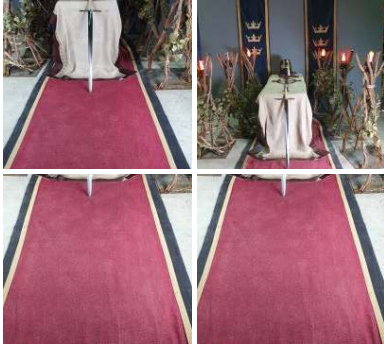

King Arthurs Royal Red Carpet - RENTAL ONLY

Week One Rental -

£54.00
(£45.00 + VAT)