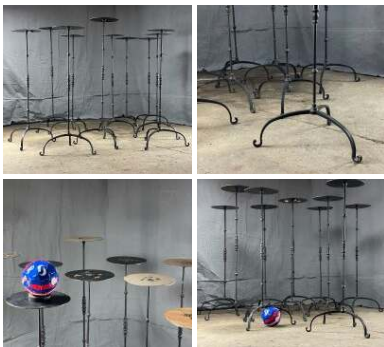

Double Gated Entranceway - RENTAL ONLY

Week One rental cost (pair) -

£120.00
(£100.00 + VAT)

Castle Chandelier, Blacksmith Made - RENTAL ONLY

Week One rental cost -

£96.00
(£80.00 + VAT)

Church Flower Stand (10 available) - RENTAL ONLY