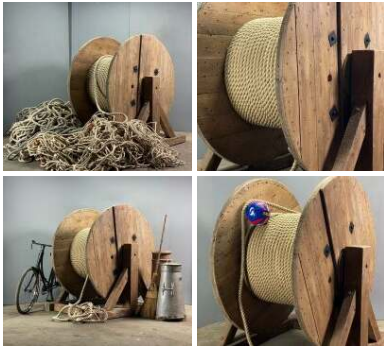

Clean New Sherry Barrels Craftsman Made - RENTAL ONLY

FROM
£30.00
(£25.00 + VAT)

Rental, Week one (per Barrel)-

DIAMETER OPTIONS

- > Small
- > Medium
- > Large

Wooden Rope Spool - RENTAL ONLY

Week One Rental -