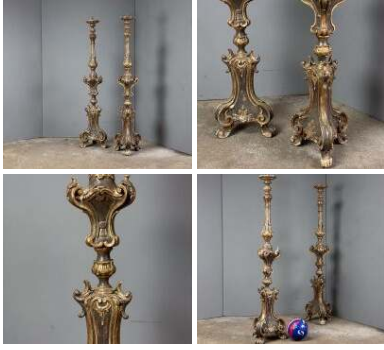

Ornate Altar Candle Sticks (pair) - RENTAL ONLY

£72.00
(£60.00 + VAT)

Week One rental cost (pair) -