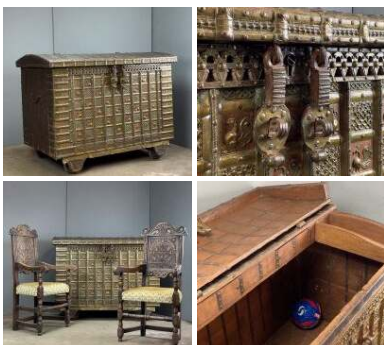

Metal Clad Rolling Strong Box - RENTAL ONLY

£240.00
(£200.00 + VAT)

Week One rental cost -

Simple Wooden Benches - RENTAL ONLY

Week One rental cost (pair) -

£96.00
(£80.00 + VAT)

Faux Lion Head - RENTAL ONLY