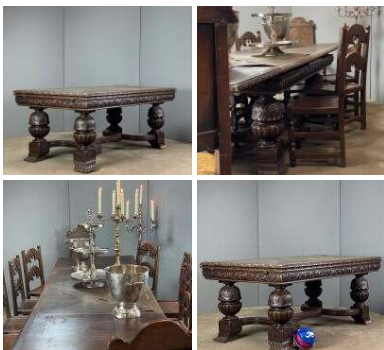

Week One rental cost -

£180.00
(£150.00 + VAT)

Wooden Hoist - RENTAL ONLY

Week One Rental -

£420.00
(£350.00 + VAT)

Carved Oak Draw-Leaf Table - RENTAL ONLY

Week One rental cost -

£300.00
(£250.00 + VAT)