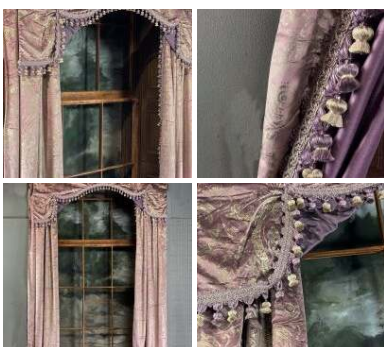

**Curtain 12, Lilac with Gold pattern, Trim, lining
& Pelmets 2.3 & 2.6 m (8' & 8'6") long (2 Pairs) -
RENTAL ONLY**

Week One rental cost (per Pair) -

£96.00
(£80.00 + VAT)

Curtain 9, Burgundy with dark pattern and Trim 5.7m (19') long (3 separate curtains) - RENTAL ONLY