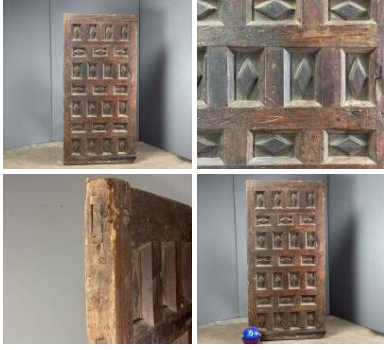

Masonic Wooden Plinths/ Columns (x3) - RENTAL ONLY

Week One rental cost (Set of 3) -

£114.00
(£95.00 + VAT)

Diamond Panel Carved Door - RENTAL ONLY

Week One rental cost -

£156.00
(£130.00 + VAT)

Arched Wooden Door with Studs - RENTAL ONLY