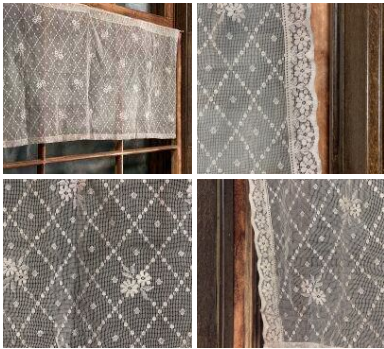

**Nets 11, Patterned Length – 60cm (1'6") Long,
Single Net - RENTAL ONLY**

Week One rental cost (per Pair or Single) -

£30.00
(£25.00 + VAT)