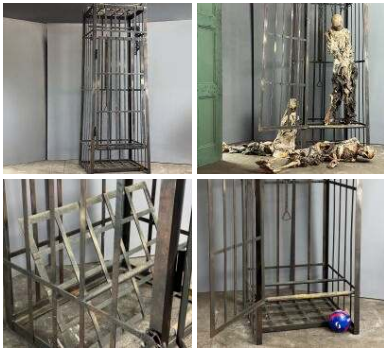

Dungeon Cage - RENTAL ONLY

£150.00
(£125.00 + VAT)

Week One rental cost -