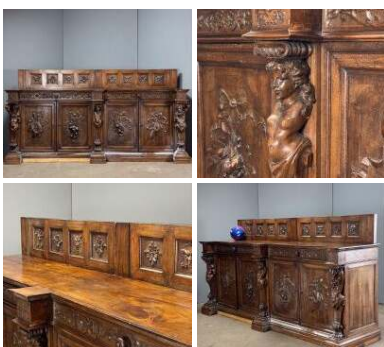

Heavily Carved Sideboard with Figures - RENTAL ONLY

Week One rental cost -

£540.00
(£450.00 + VAT)

Wrought Iron Alter Candle Stands.(pair) - RENTAL ONLY

Week One rental cost (pair) -

£96.00
(£80.00 + VAT)

Tall Candelabras x4 - RENTAL ONLY