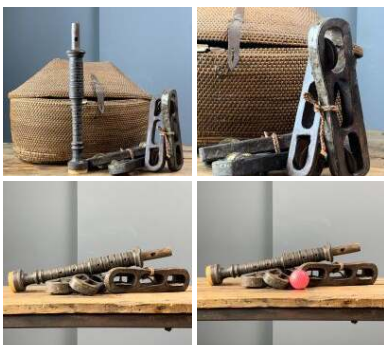

Snake Charmers Musical Instruments and Basket - RENTAL ONLY
Week One rental cost -

£60.00
(£50.00 + VAT)