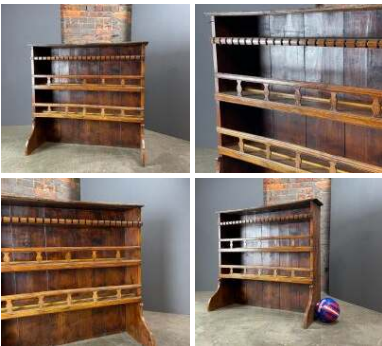

Simple Kitchen Dresser - RENTAL ONLY

Week One rental cost -

£60.00
(£50.00 + VAT)