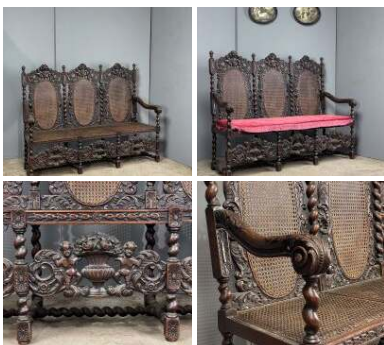

Carved Wooden Hall Bench Settee - RENTAL ONLY

Week One rental cost -

£480.00
(£400.00 + VAT)