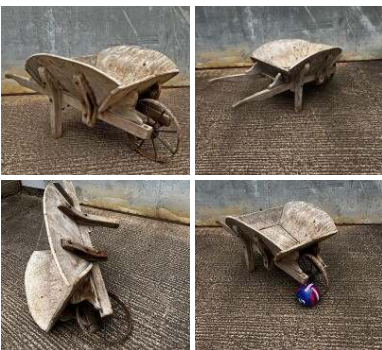

Banded Willow Basket (15 available) - RENTAL ONLY

£22.80
(£19.00 + VAT)

Week One Rental (each) -

Seige Ladders, 14 feet long (17 available) - RENTAL ONLY

£60.00
(£50.00 + VAT)

Week One rental cost (Per Ladder) -

Painted Hand Cart (1 available) - RENTAL ONLY

£114.00
(£95.00 + VAT)

Week One Rental (each) -

Gardeners Barrow (1 available) - RENTAL ONLY

£66.00
(£55.00 + VAT)

Week One Rental (each) -

Navies Barrow (8 available) - RENTAL ONLY