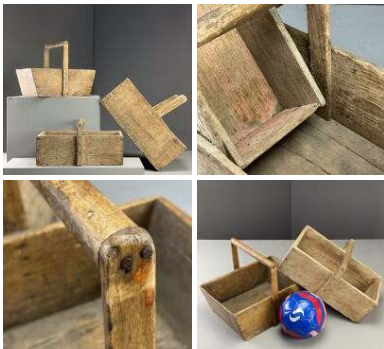

Medieval life

Wooden Carry Basket (5 available) - RENTAL ONLY

£14.40
(£12.00 + VAT)

Week One rental cost (each) -

Worn Wooden Trug (3 available) - RENTAL ONLY

£14.40
(£12.00 + VAT)

Week One rental cost (each) -