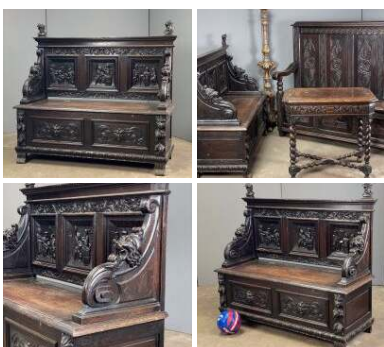

Coaching Inn Drinkers Settle - RENTAL ONLY

Week One rental cost -

£420.00
(£350.00 + VAT)