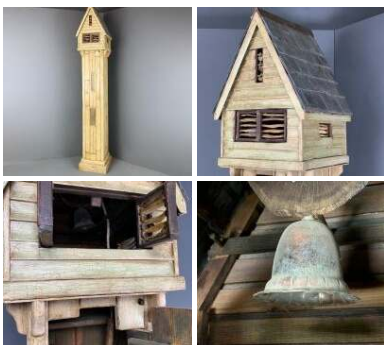

£24.00
(£20.00 + VAT)

Aged Iron Wine Rack - RENTAL ONLY

Week One rental cost -

£60.00
(£50.00 + VAT)

Rustic Storage/ Tool Box - RENTAL ONLY

Week One rental cost -

£60.00
(£50.00 + VAT)

Grandfather Bone Clock - RENTAL ONLY