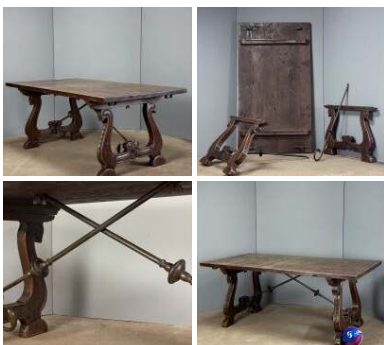

Week One rental cost -

£240.00
(£200.00 + VAT)

Barley Twist Side Table - RENTAL ONLY

Week One rental cost -

£96.00
(£80.00 + VAT)

Oak Campaign Table - RENTAL ONLY

Week One rental cost -

£360.00
(£300.00 + VAT)