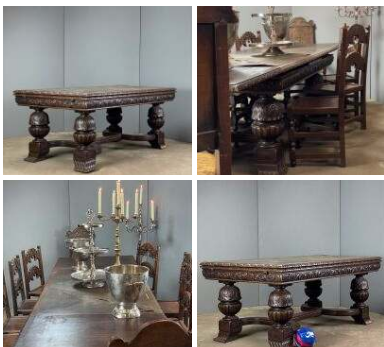

Carved Oak Draw-Leaf Table - RENTAL ONLY

Week One rental cost -

£300.00
(£250.00 + VAT)

Heavily Carved Sideboard with Figures - RENTAL ONLY

Week One rental cost -

£540.00
(£450.00 + VAT)

Highly Carved Cherub Console Table - RENTAL ONLY