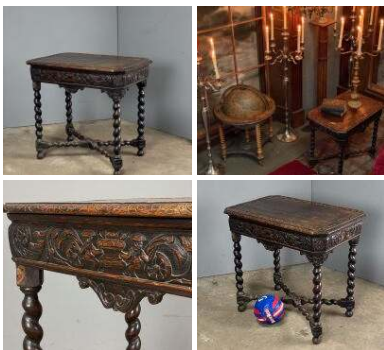

Barley Twist Side Table - RENTAL ONLY

Week One rental cost -

£96.00
(£80.00 + VAT)