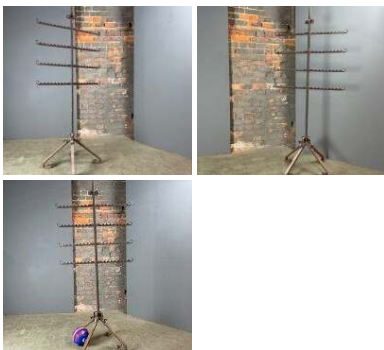

Medieval Blacksmith Made Stand - RENTAL ONLY

Week One rental cost -

£300.00
(£250.00 + VAT)