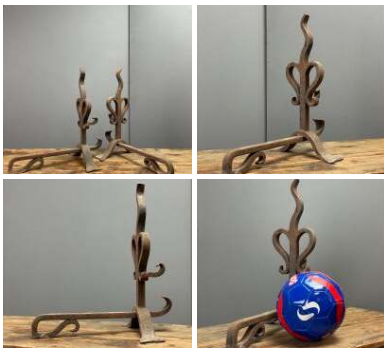

Week One rental cost -

£120.00
(£100.00 + VAT)

Medieval Battle Shield - RENTAL ONLY

Week One rental cost -

£60.00
(£50.00 + VAT)

Large Silver Goblet - RENTAL ONLY

Week One rental cost -

£36.00
(£30.00 + VAT)