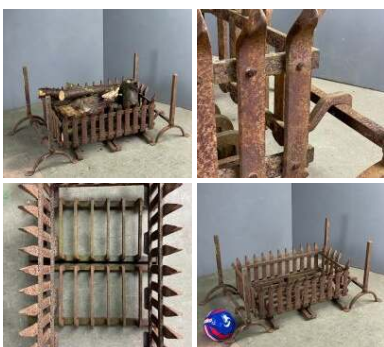

Baronial Log Fire Basket - RENTAL ONLY

£102.00
(£85.00 + VAT)

Week One rental cost (each) - [Read More](#)