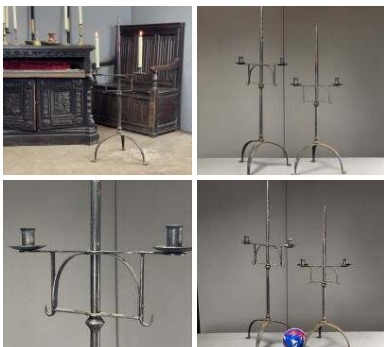

Wrought Iron Alter Candle Stands.(pair) - RENTAL ONLY

£96.00
(£80.00 + VAT)

Week One rental cost (pair) -