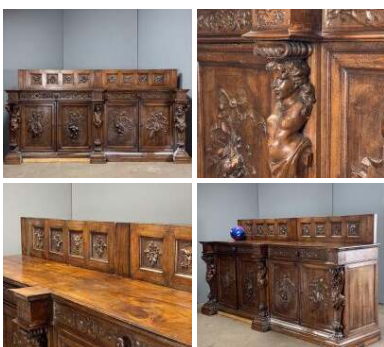

Carved Oak Draw-Leaf Table - RENTAL ONLY

Week One rental cost -

£300.00
(£250.00 + VAT)

Heavily Carved Sideboard with Figures - RENTAL ONLY

Week One rental cost -

£540.00
(£450.00 + VAT)

Highly Carved Cherub Console Table - RENTAL ONLY