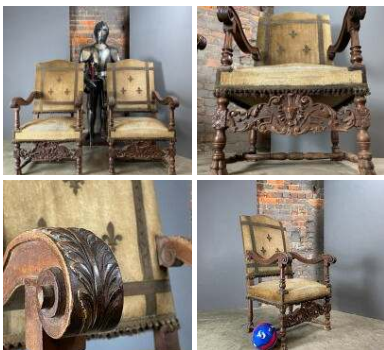

Rustic Oak Chest - RENTAL ONLY

Week One rental cost -

£180.00
(£150.00 + VAT)

Carved Wooden Throne Chairs - RENTAL ONLY

Week One rental cost (pair) -

£120.00
(£100.00 + VAT)

Firefly Lantern Baskets (10 available) - RENTAL ONLY