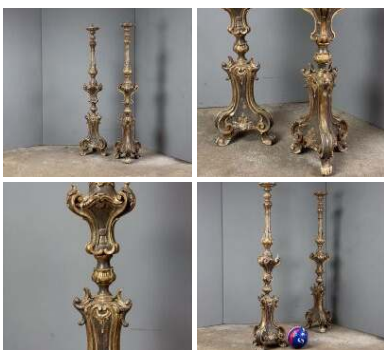

Ornate Altar Candle Sticks (pair) - RENTAL ONLY

£72.00
(£60.00 + VAT)

Week One rental cost (pair) -