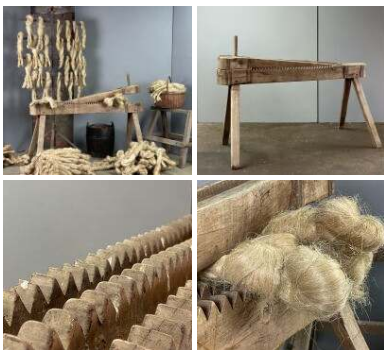

Week One rental cost -

Tea Caddies (x8 available) - RENTAL ONLY

£10.80
(£9.00 + VAT)

Week One Rental (each) -

Old Smelting Pots - RENTAL ONLY

£72.00
(£60.00 + VAT)

Week One rental cost (Set) -

Flax Horse (x1 available) - RENTAL ONLY