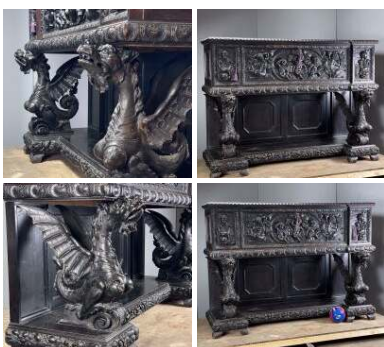

Antique Dragon Chest/ Sideboard - RENTAL ONLY

£600.00
(£500.00 + VAT)

Week One rental cost -