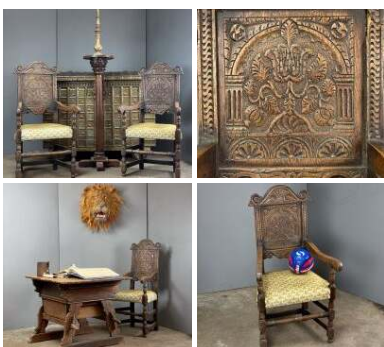

Carved Oak Throne Chairs - RENTAL ONLY

Week One rental cost (pair) -

£180.00
(£150.00 + VAT)