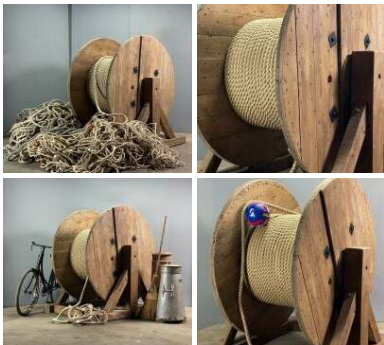

Wooden Rope Spool - RENTAL ONLY

Week One Rental -

£108.00
(£90.00 + VAT)