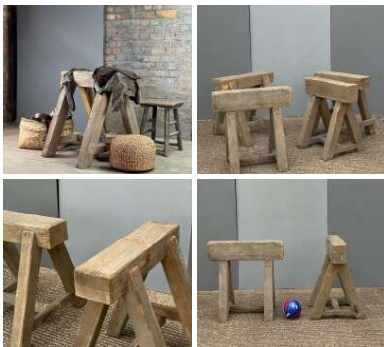

Wooden Trestle Bench Blocks (27 available) - RENTAL ONLY

Week One rental cost (each) -

£30.00
(£25.00 + VAT)

Wooden Flask - Small (12 available) - RENTAL ONLY

Week One rental cost (each) -

£21.60
(£18.00 + VAT)