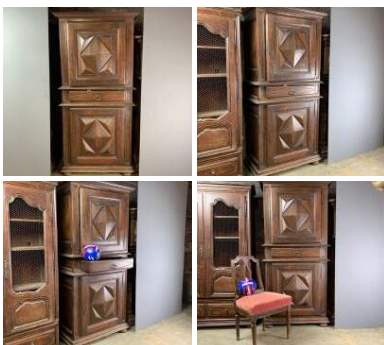

Period Oak Cupboard - RENTAL ONLY

Week One rental cost -

£240.00
(£200.00 + VAT)