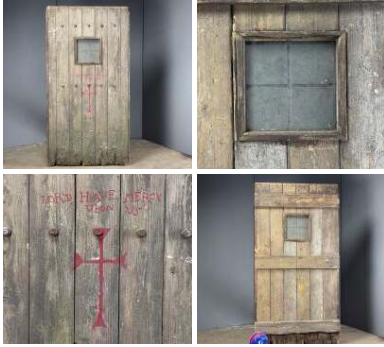

Wooden Door with Leaded Window - RENTAL ONLY

£60.00
(£50.00 + VAT)

Week One rental cost -