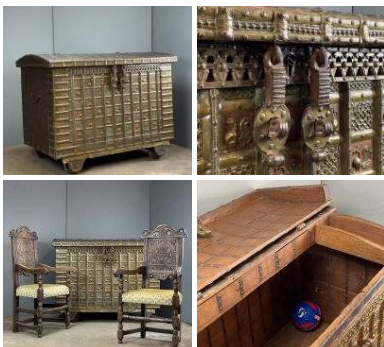

£18.00
(£15.00 + VAT)

Persian Copper Kettle - RENTAL ONLY

Week One rental cost -

£24.00
(£20.00 + VAT)

Hall Side Chairs (x3) - RENTAL ONLY

Week One rental cost (set of 3) -

£180.00
(£150.00 + VAT)

Metal Clad Rolling Strong Box - RENTAL ONLY