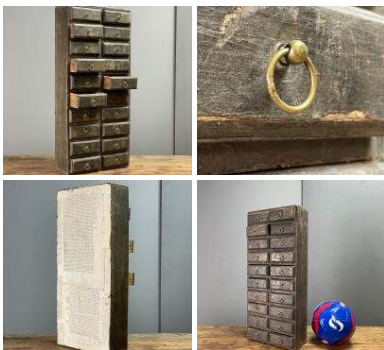

Antique Multi Drawer Unit - RENTAL ONLY

Week One rental cost -

£36.00
(£30.00 + VAT)