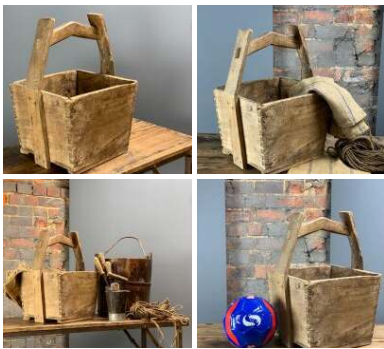

Old Wooden Square Bucket - RENTAL ONLY

Week One rental cost -

£22.80
(£19.00 + VAT)