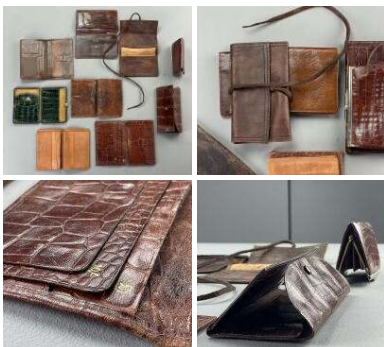

Gentlemen's Wallets (x9 available) - RENTAL ONLY

£7.20
(£6.00 + VAT)

Week One rental cost -