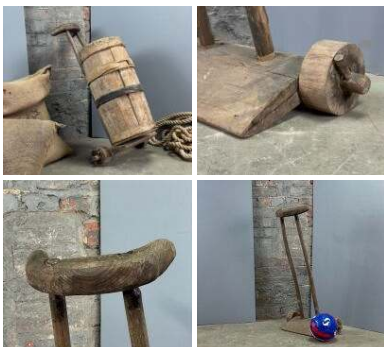

**Barrel Trolley - RENTAL ONLY**

**£24.00**  
(£20.00 + VAT)

Week One rental cost -

**Vintage Fruit Press - RENTAL ONLY**

**£180.00**  
(£150.00 + VAT)

Week One rental cost (each) -

**Medieval Crop Harrow Sled - RENTAL ONLY**