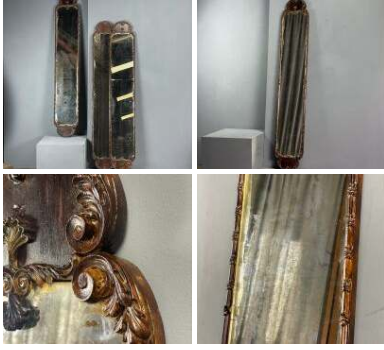

**Flicker Effect Hurricane Lanterns (x30 available) - RENTAL ONLY**

Week one rental each -

**£42.00**  
(£35.00 + VAT)

**Narrow Wall Mirror (x3 available) - RENTAL ONLY**

**£42.00**  
(£35.00 + VAT)

Week One rental cost (Each) -