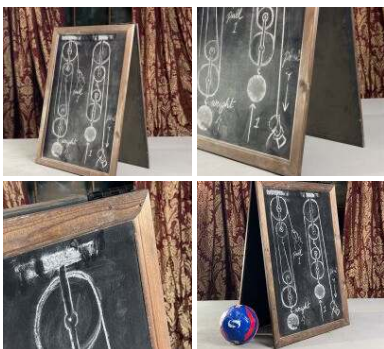

Chalkboard Collection - RENTAL ONLY
Week One rental cost (Set of 3) -

£72.00
(£60.00 + VAT)