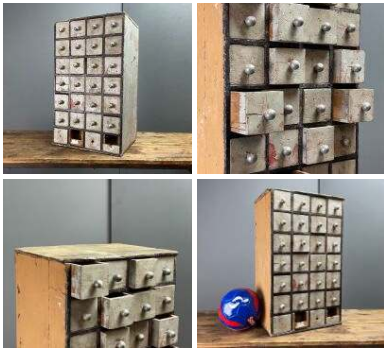

Rustic Multi Drawer Cabinet - RENTAL ONLY

Week One rental cost -

£60.00
(£50.00 + VAT)