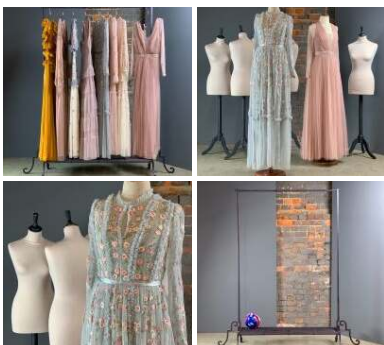

Scrolled Metal Dress Rack with 8 Gowns - RENTAL ONLY

£108.00
(£90.00 + VAT)

Week One rental cost -