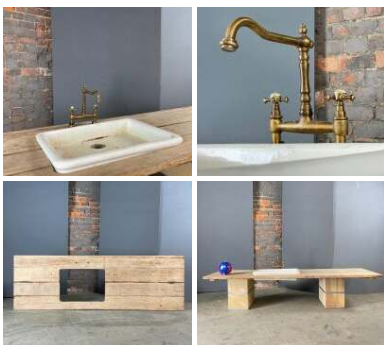

**£60.00**  
(£50.00 + VAT)

**French Antique Linen Cupboard - RENTAL ONLY**

Week One rental cost -

**£240.00**  
(£200.00 + VAT)

**Rustic Pine Painted Counter - RENTAL ONLY**

Week One rental cost -

**£60.00**  
(£50.00 + VAT)