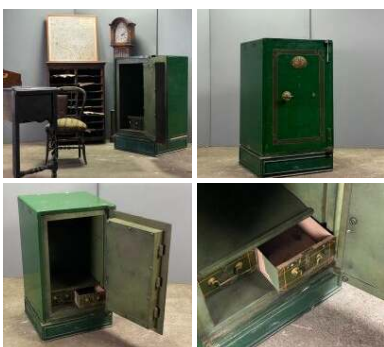

Antique Green Painted Safe - RENTAL ONLY

Week One rental cost -

£240.00
(£200.00 + VAT)