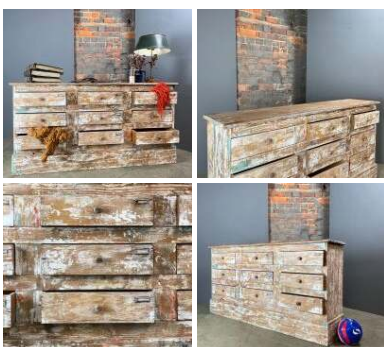

Vintage Stripped Wooden Side Board - RENTAL ONLY

Week One rental cost -

£240.00
(£200.00 + VAT)