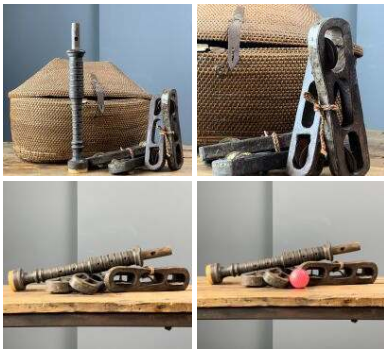

**£18.00**  
(£15.00 + VAT)

**Aged Multi Drawer Shelving Unit - RENTAL ONLY**

Week One rental cost -

**£36.00**  
(£30.00 + VAT)

**Snake Charmers Musical Instruments and Basket - RENTAL ONLY**

Week One rental cost -