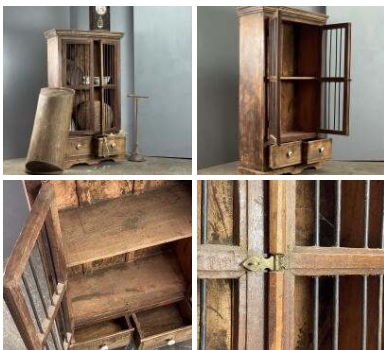

Farmhouse Iron Bar Door Cupboard - RENTAL ONLY

Week One rental cost -

£210.00
(£175.00 + VAT)