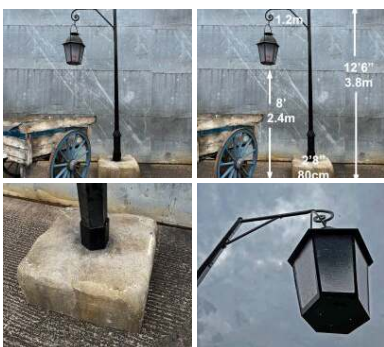

1800's Street Lamps 4 m high (5 available) - RENTAL ONLY

Week One rental cost (each) -

£300.00
(£250.00 + VAT)