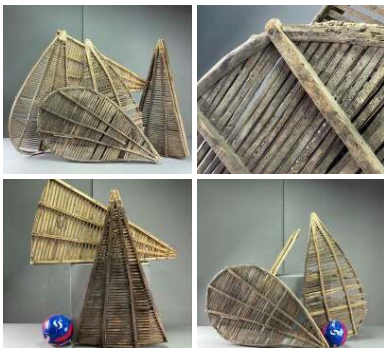

Wooden Fruit Drying Racks (8 available) - RENTAL ONLY

£14.40
(£12.00 + VAT)

Week One Rental Cost (each) -