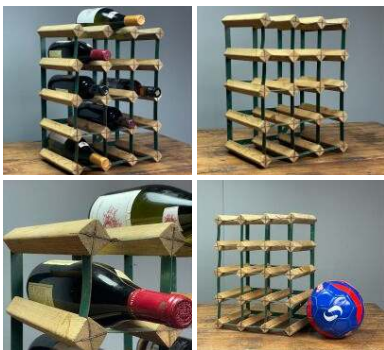

Counter Top Wine Rack - RENTAL ONLY

Week One rental cost -

£12.00
(£10.00 + VAT)