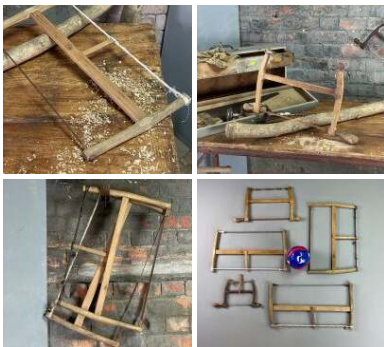

Bow Saws (5 available) - RENTAL ONLY

£8.40
(£7.00 + VAT)

Week One rental cost (each) -