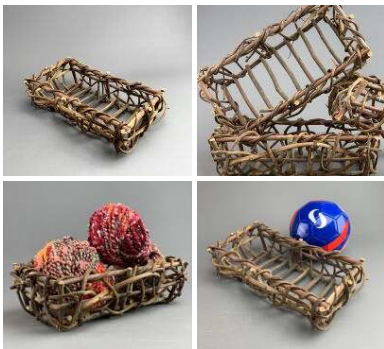

Vine Basket - RENTAL ONLY

Rental Week one (each) -

£7.20
(£6.00 + VAT)