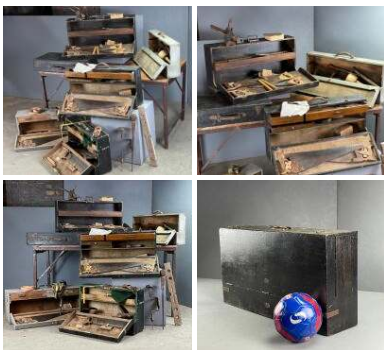

Tradesman Toolboxes and Tools (6 available) - RENTAL ONLY

Week One rental cost (each toolbox) -

£72.00
(£60.00 + VAT)