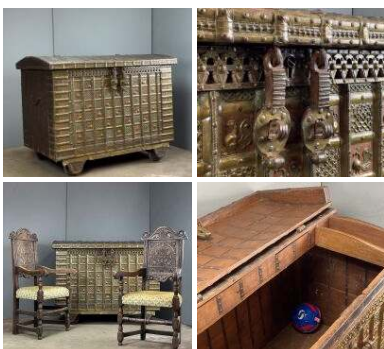

**Apothecary Glass Bottles (x24) - RENTAL ONLY**

**£54.00**  
(£45.00 + VAT)

Week One rental cost (set) -

**Eclectic Old Glass Bottle Mix (x31) - RENTAL ONLY**

**£42.00**  
(£35.00 + VAT)

Week One rental cost (set) -