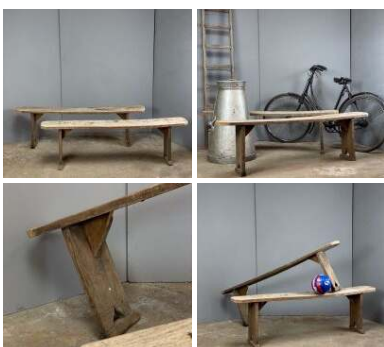

**Metal Clad Rolling Strong Box - RENTAL ONLY**

**£240.00**  
(£200.00 + VAT)

Week One rental cost -

**Simple Wooden Benches - RENTAL ONLY**

**£96.00**  
(£80.00 + VAT)

Week One rental cost (pair) -