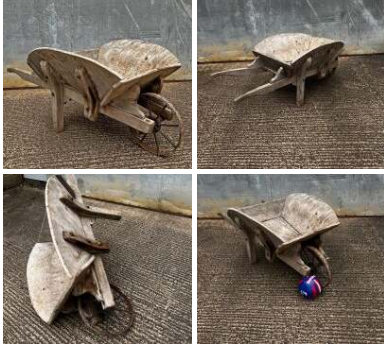

Gardeners Barrow (1 available) - RENTAL ONLY

£66.00
(£55.00 + VAT)

Week One Rental (each) -