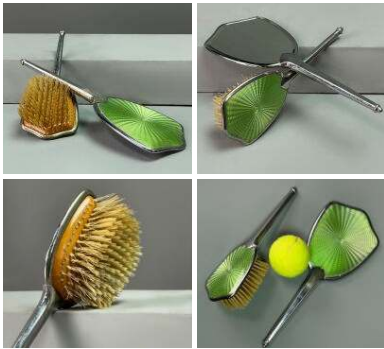

Vintage Vanity Set - RENTAL ONLY

Week One rental cost -

£18.00
(£15.00 + VAT)