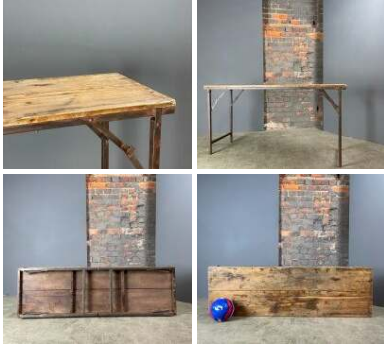

Rustic Foldable Table/ Bar - RENTAL ONLY

Week One rental cost -

£60.00
(£50.00 + VAT)