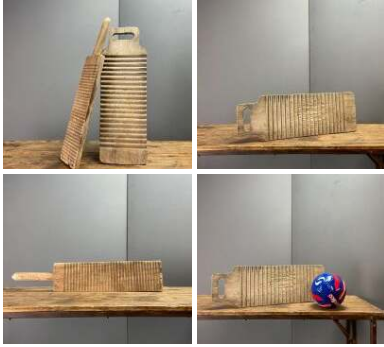

**Smelting Pot Crucible and Stand - RENTAL ONLY**

**£96.00**  
(£80.00 + VAT)

Week One rental cost -

**Totems (20 available) - RENTAL ONLY**

**£54.00**  
(£45.00 + VAT)

Week One rental cost (each) -

**Wooden Wash/ Scrubbing Boards - RENTAL ONLY**