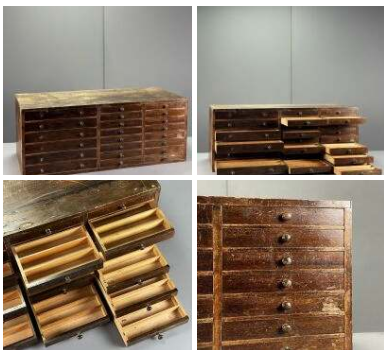

Week One rental cost -

**£240.00**  
(£200.00 + VAT)

**Doctors Medical Bench - RENTAL ONLY**

Week One rental cost -

**£96.00**  
(£80.00 + VAT)

**Collectors Chest of Drawers - RENTAL ONLY**

Week One rental cost -