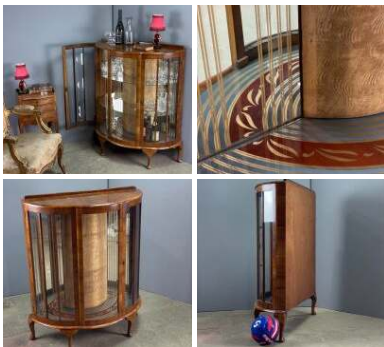

Bow Fronted Cocktail Cabinet - RENTAL ONLY

Week One rental cost -

£180.00
(£150.00 + VAT)