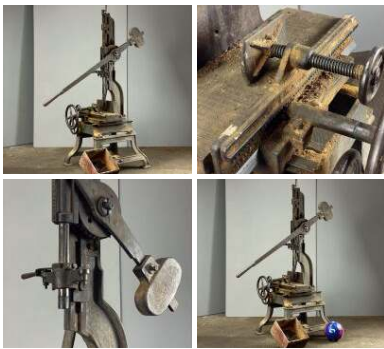

Week One Rental (each) -

£10.80
(£9.00 + VAT)

Gentlemen's Toolbox - RENTAL ONLY

Week One rental cost (Each) -

£18.00
(£15.00 + VAT)

Agricultural Post Tenon Cutting Tool - RENTAL ONLY

Week One rental cost (each) -