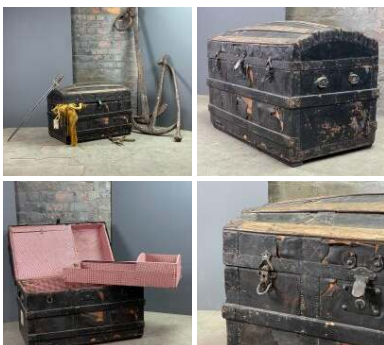

Week One rental cost (each) -

£60.00
(£50.00 + VAT)

Leather Trunk - RENTAL ONLY

Week One rental cost -

£96.00
(£80.00 + VAT)

Pirate Chest - RENTAL ONLY

Week One rental cost -

£96.00
(£80.00 + VAT)