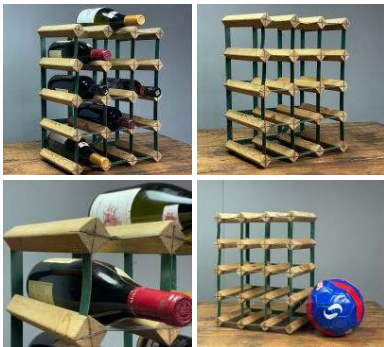

Counter Top Wine Rack - RENTAL ONLY

Week One rental cost -

£12.00
(£10.00 + VAT)