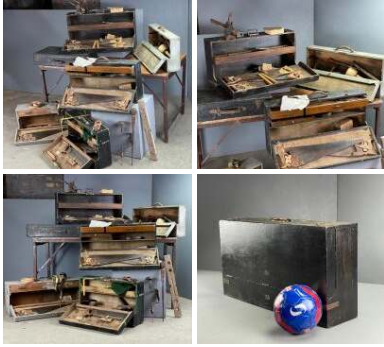

Tradesman Toolboxes and Tools (6 available) - RENTAL ONLY

£72.00
(£60.00 + VAT)

Week One rental cost (each toolbox) -