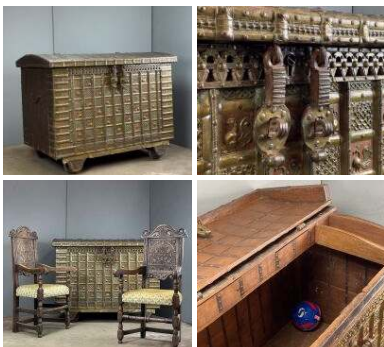

Week One rental cost -

£60.00
(£50.00 + VAT)

Giant Half Whiskey Barrel - RENTAL ONLY

Rental, Week one (per Barrel)-

£90.00
(£75.00 + VAT)

Wooden Hoist - RENTAL ONLY

Week One Rental -

£420.00
(£350.00 + VAT)