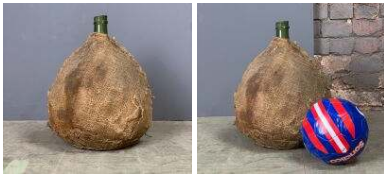

Industrial/ Chemical Barrels - RENTAL ONLY

Week One rental cost (each) -

FROM
£4.80
(£4.00 + VAT)

COLOUR AND SIZE OPTIONS

- > White with Black Lid, 30 L
- > White with Black Lid, 60 L
- > White with Red Lid, 60 L
- > White with Red Lid, 90 L
- > White with Red Lid, 200 L
- > Brick With Cream Lid, 90 L
- > Brick With Black Lid, 250 L
- > Blue with Black Lid, 200 L
- > Plastic Drum in Grey

Air Portable Aluminium Crate - RENTAL ONLY

Week One rental cost (each) -

£102.00
(£85.00 + VAT)

Aged Net Sacks - RENTAL ONLY

Week One rental cost -

£9.60
(£8.00 + VAT)

Aged Hessian Wrapped Bottle - RENTAL ONLY