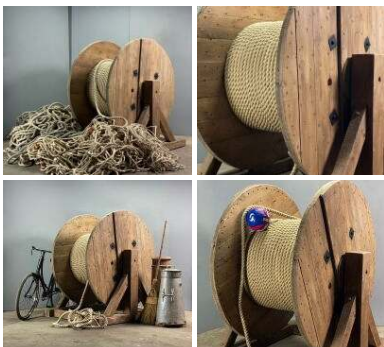

Wooden Rope Spool - RENTAL ONLY

Week One Rental -

£108.00
(£90.00 + VAT)