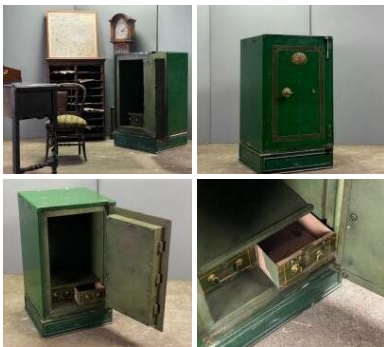

Week One rental cost -

£240.00
(£200.00 + VAT)

Clean New Sherry Barrels Craftsman Made - RENTAL ONLY

Rental, Week one (per Barrel)-

FROM
£30.00
(£25.00 + VAT)

DIAMETER OPTIONS

- > Small
- > Medium
- > Large