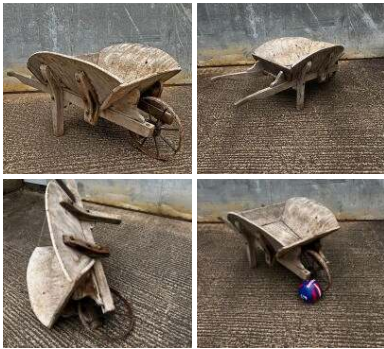

Week One rental cost -

£96.00
(£80.00 + VAT)

Wicker Woven Cart - RENTAL ONLY

Week One Rental -

£480.00
(£400.00 + VAT)

Painted Hand Cart (1 available) - RENTAL ONLY

Week One Rental (each) -

£114.00
(£95.00 + VAT)