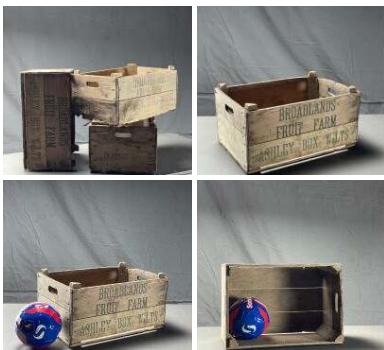

Fruit Farm Crates (Set of 3) - RENTAL ONLY

Week One rental cost (3 items) -

£60.00
(£50.00 + VAT)