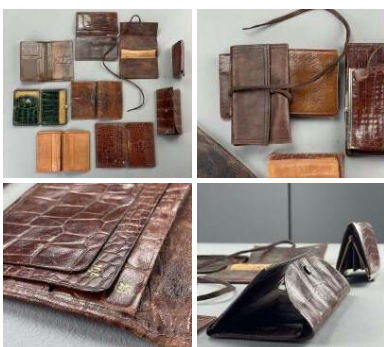

Gentlemans Wallets (x9 available) - RENTAL ONLY

Week One rental cost -

£7.20
(£6.00 + VAT)