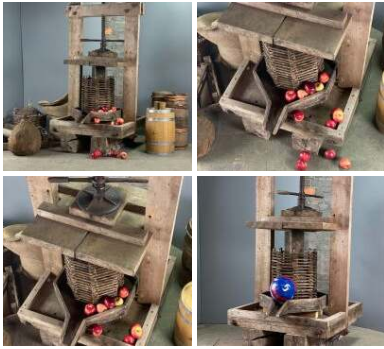

Vintage Fruit Press - RENTAL ONLY

Week One rental cost (each) -

£180.00
(£150.00 + VAT)