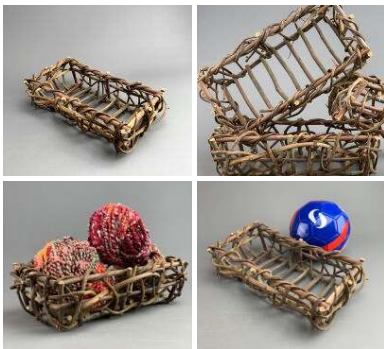

### Leather Warrior Pouch - RENTAL ONLY

Week One rental cost (each) -

**£13.20**  
(£11.00 + VAT)

**Strip-Wooden Fruit Baskets with Curved Ends  
(12 available) - RENTAL ONLY**

Week One rental (each) -

**£18.00**  
(£15.00 + VAT)