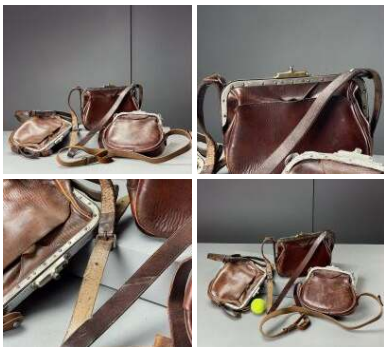

Week One rental cost -

**£14.40**  
(£12.00 + VAT)

**Leather Clasp Bags (x3 available) - RENTAL ONLY**

Week One rental cost each -

**£9.60**  
(£8.00 + VAT)

**Exotic Leather Handbags (x3 available) - RENTAL ONLY**