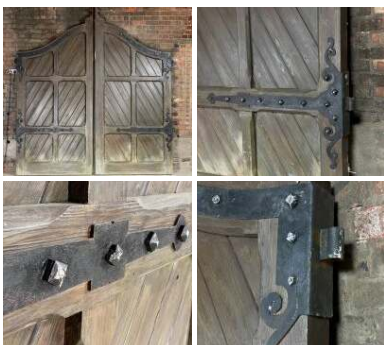

**£300.00**  
(£250.00 + VAT)

Week One rental cost (each) -

**Wooden Entrance Doors - RENTAL ONLY**

**£48.00**  
(£40.00 + VAT)

Week One rental cost (pair) -

**Double Gated Entranceway - RENTAL ONLY**

**£120.00**  
(£100.00 + VAT)