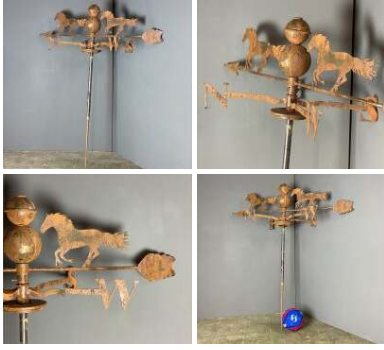

**Vintage Street Lamps (5 available) - RENTAL ONLY**

**£60.00**  
(£50.00 + VAT)

Week One rental cost (EACH) -

**Rustic Wooden Dove Cote - RENTAL ONLY**

**£114.00**  
(£95.00 + VAT)

Week One rental cost -

**Rusted Weather Vane - RENTAL ONLY**