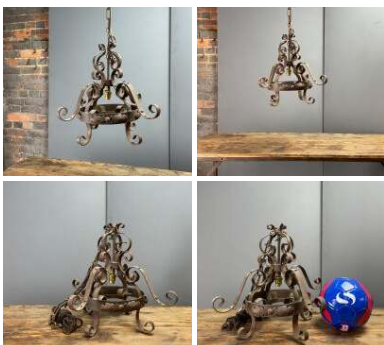

Rustic Hanging Lamp - RENTAL ONLY

Week One rental cost -

£60.00
(£50.00 + VAT)