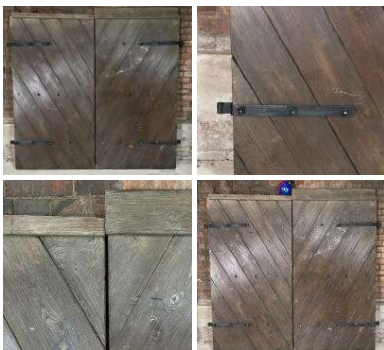

**£300.00**  
(£250.00 + VAT)

Week One rental cost (each) -

**Wooden Entrance Doors - RENTAL ONLY**

**£48.00**  
(£40.00 + VAT)

Week One rental cost (pair) -

**Double Gated Entranceway - RENTAL ONLY**

**£120.00**  
(£100.00 + VAT)