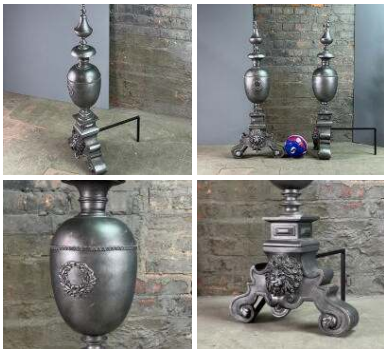

Diplomats Fire Dogs - RENTAL ONLY

Week One rental cost (pair) -

£78.00
(£65.00 + VAT)