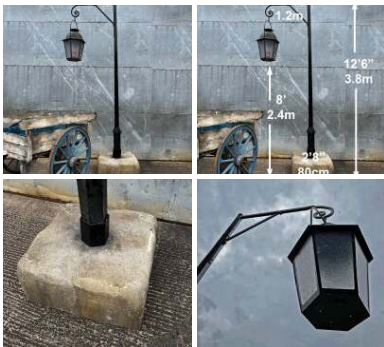

**Court Banner Stand (22 available) - RENTAL ONLY**

**£60.00**  
(£50.00 + VAT)

Week One rental cost -

**Library/ Shop Steps - RENTAL ONLY**

**£144.00**  
(£120.00 + VAT)

Week One rental cost (each)-

**1800's Street Lamps 4 m high (5 available) - RENTAL ONLY**