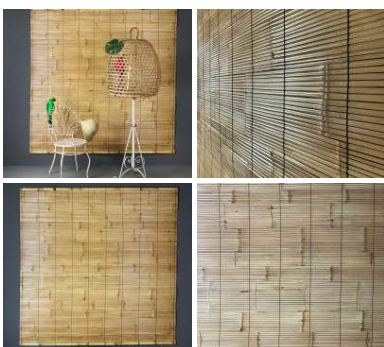

Bamboo Roller Blind/Divider, screen approx. 2 m x 2 m with cords

£114.00
(£95.00 + VAT)