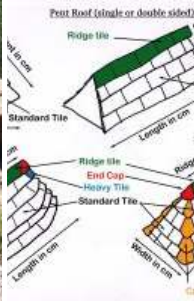

Thatch Tile - Cape Reed Natural. Direct replacement & DIY fitting, gazebo, tiki/beach bar, cabana. 80 cm long by 45 cm tall

FROM
£21.60
(£18.00 + VAT)

A flexible, long lasting, easy to apply and natural tile.

TILE TYPE OPTIONS

- > Thatch Tile – Cape Reed
- > Top Cone – Cape Reed
- > Top Cone Base Tile – Cape Reed
- > Ridge Tile (flexible) – Cape Reed
- > Ridge End Cap - Cape Reed
- > Corner Tile – Cape Reed
- > Ridge End Moulding 1.2 m Long
- > Ridge Centre Moulding 2 m Long