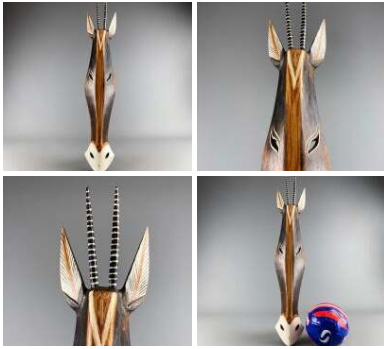

£138.00  
(£115.00 + VAT)

Palm Leaf Giganticus, approx 1.8 m long by 80 cm wide, natural floral deco

£29.40  
(£24.50 + VAT)

Tropical Palm Stump, approx. 1 m tall X 40 cm wide, natural floral deco

£144.00  
(£120.00 + VAT)

Carved Forest Buffalo Mask. Hand Carved & Painted. Fair Trade, Sustainable and Ethical

SIZE OPTIONS

- > 30 cm Tall
- > 50 cm Tall
- > 80 cm Tall

FROM  
£19.20  
(£16.00 + VAT)

**Gazelle Mask. Hand Carved & Painted. Fair Trade, Sustainable and Ethical**

FROM  
**£19.20**  
(£16.00 + VAT)

**SIZE OPTIONS**

- > 30 cm Tall
- > 50 cm Tall
- > 80 cm Tall

**Giraffe Mask. Hand Carved & Painted. Fair Trade, Sustainable and Ethical**

FROM  
**£19.20**  
(£16.00 + VAT)