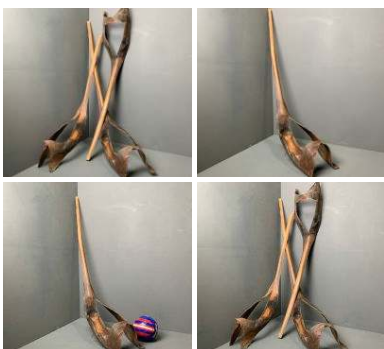

Palm Sling Approx. 1.6 m Tall and 40 cm wide.
Statement Natural Dried Floral Deco

£22.80
(£19.00 + VAT)