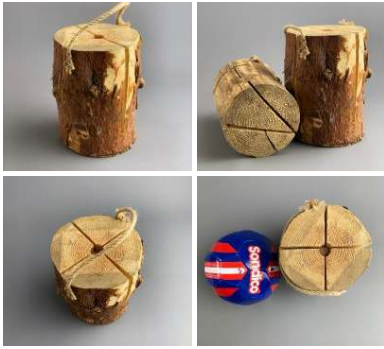

**£9.00**  
(£7.50 + VAT)

**Banana Curly Stick x 3, Approx. 70 cm Long With a 20 cm Dia. Bend on One End**

**£10.80**  
(£9.00 + VAT)

Fish Spine Tree, approx. 80 cm long by 15 to 20 cm diameter at the largest end

£16.80  
(£14.00 + VAT)

Crackle Bush approx. 90 cm tall by 30 cm wide.  
Natural dried floral deco

£16.80  
(£14.00 + VAT)

Moss Vine, approx. 120 cm long, posable with wired stems, artificial

£38.40  
(£32.00 + VAT)

Cleft Split Chestnut Post & Rail Fencing, with 2 or 3 mortice posts

FROM  
£25.80  
(£21.50 + VAT)

TYPE OPTIONS

- > 2.9 m Chestnut Rail
- > 2 Rail Chestnut End Post - 2m Tall
- > 2 Rail Chestnut Middle Post - 2m Tall
- > 2 Rail Chestnut Corner Post - 2m Tall
- > 3 Rail Chestnut End Post - 2m Tall
- > 3 Rail Chestnut Middle Post - 2m Tall
- > 3 Rail Chestnut Corner Post - 2m Tall

Swedish Campfire Log, approx. 18 cm tall by 25 cm diameter.

£6.00  
(£5.00 + VAT)

Monkey Ladder Giganticus, approx. 2 m long by 9 - 12 cm wide, natural floral deco

£36.00  
(£30.00 + VAT)

Tropical Palm Stump, approx. 1 m tall X 40 cm wide, natural floral deco