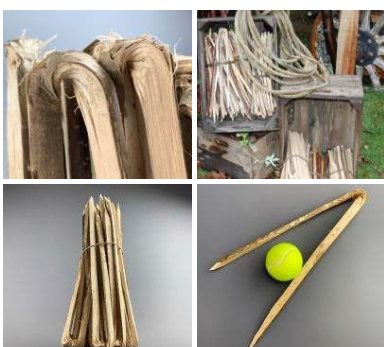

Twisted Spar Bundle, 25 per bundle. Approx 1' long by 6" diameter

Bundle of thatching spars.

£29.40
(£24.50 + VAT)