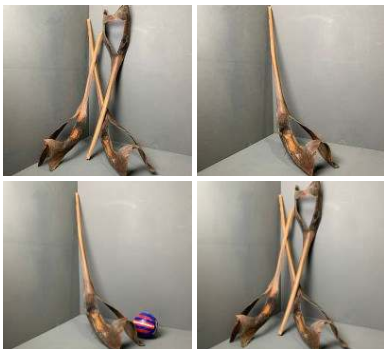

FROM  
**£46.80**  
(£39.00 + VAT)

**DIAMETER OPTIONS**

- > 30 - 50 MM
- > 50 - 100 MM
- > 100 - 140 MM

**Flame Twig, Approx. 2 m Tall with a 40 cm Spread. Statement Natural Dried Floral Deco**

**£18.00**  
(£15.00 + VAT)