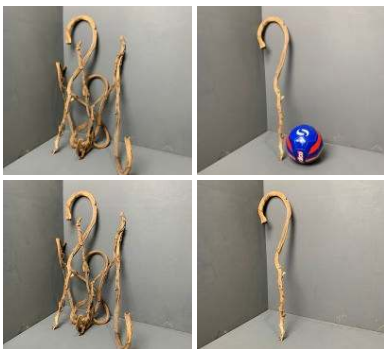

Banana Curly Stick x 3, Approx. 70 cm Long With a 20 cm Dia. Bend on One End

£10.80
(£9.00 + VAT)