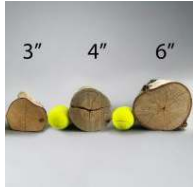

### Rustic Round Poles, Stripped of Bark. Various Diameters Available. 3.6 m length. Grown & logged in the UK

FROM  
**£48.00**  
(£40.00 + VAT)

Custom lengths and diameters available.

#### DIAMETER OPTIONS

- > Small - 2 ½" – 3 ½"
- > Medium - 3 ½" – 4 ½"
- > Large - 4 ½" – 6 ½"