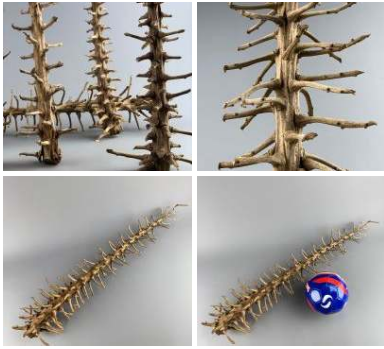

FROM  
**£46.80**  
(£39.00 + VAT)

**DIAMETER OPTIONS**

- > 30 - 50 MM
- > 50 - 100 MM
- > 100 - 140 MM

**Flame Twig, Approx. 2 m Tall with a 40 cm Spread. Statement Natural Dried Floral Deco**

**£18.00**  
(£15.00 + VAT)

**Palm Sling Approx. 1.6 m Tall and 40 cm wide. Statement Natural Dried Floral Deco**

**£22.80**  
(£15.00 + VAT)

**Tara Tree Branch approx. 105 cm Tall with a 20 cm Spread. Whitewashed Dried Floral Deco**

**£9.00**  
(£7.50 + VAT)

**Banana Curly Stick x 3, Approx. 70 cm Long With a 20 cm Dia. Bend on One End**

**£10.80**  
(£9.00 + VAT)

Fish Spine Tree, approx. 80 cm long by 15 to 20 cm diameter at the largest end