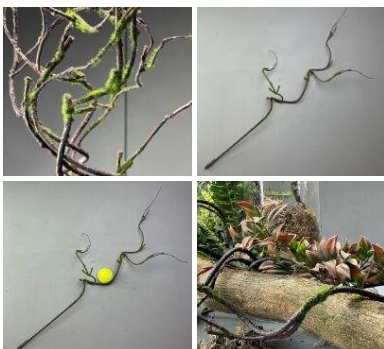

# Rustic Timbers/Wood

**Silver Birch Poles With Bark, Various Diameter's x 2.4 meters long. Kiln dried, Clean. Please call or message us for available sizes.**

Silver Birch Poles (2.4 meters) Clean & Kiln Dried.

**£38.40**  
(£32.00 + VAT)

**Gnarly Grape Vine Trunk/Stump/Root.**

Harvested Grape Vine Trunks/stumps/roots.

**£11.76**  
(£9.80 + VAT)

**Hazel Hurdle Panel, approx. 6' (1.8 m) wide x 4' (1.2 m) Craftsman made from coppiced hazel**

Traditional rustic fence panels - Good for wattle and daub.

**£81.60**  
(£68.00 + VAT)

**Horsehair Willow, Artificial Vine / Branch in Brown, 75 cm long, posable with wired stems, artificial**

Twisted artificial vine with green moss highlights. Soft and bendable with a wire core for positioning.

### Rustic Round Poles, Stripped of Bark. Various Diameters Available. 3.6 m length. Grown & logged in the UK

FROM  
**£48.00**  
(£40.00 + VAT)

Custom lengths and diameters available.