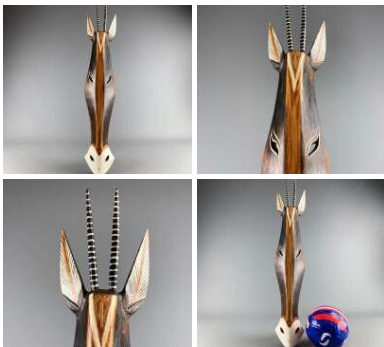

**£90.00**  
(£75.00 + VAT)

**Peruvian Bee Skep For Sale**  
Traditionally shaped bee skeps made from natural materials.

**£72.00**  
(£60.00 + VAT)

**Medieval Flag/Banner Stands x18, 15' and 13' tall, free standing - RENTAL ONLY**  
Week One Rental -

**£108.00**  
(£90.00 + VAT)

**Zebra Mask. Hand Carved & Painted. Fair Trade, Sustainable and Ethical**

**SIZE OPTIONS**

- > 30 cm Tall
- > 50 cm Tall
- > 80 cm Tall

FROM  
**£19.20**  
(£16.00 + VAT)

**Carved Forest Buffalo Mask. Hand Carved & Painted. Fair Trade, Sustainable and Ethical**

**SIZE OPTIONS**

- > 30 cm Tall
- > 50 cm Tall
- > 80 cm Tall

FROM  
**£19.20**  
(£16.00 + VAT)

**Gazelle Mask. Hand Carved & Painted. Fair Trade, Sustainable and Ethical**

**SIZE OPTIONS**

- > 30 cm Tall
- > 50 cm Tall
- > 80 cm Tall

FROM  
**£19.20**  
(£16.00 + VAT)

**Giraffe Mask. Hand Carved & Painted. Fair Trade, Sustainable and Ethical**

**SIZE OPTIONS**

- > 30 cm Tall
- > 50 cm Tall
- > 80 cm Tall

FROM  
**£19.20**  
(£16.00 + VAT)