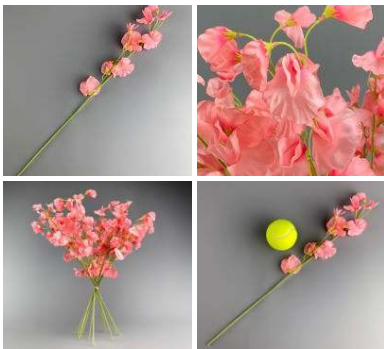

High quality, realistic artificial leaves on pliable a wire stem.

£12.00
(£10.00 + VAT)

Artificial Grasses in Pots. Three styles available

FROM
£14.40
(£12.00 + VAT)

STYLE OPTIONS

- > Pom-Pom Grass
- > Tall Cats Tail Grass
- > Large Cats Tail Grass