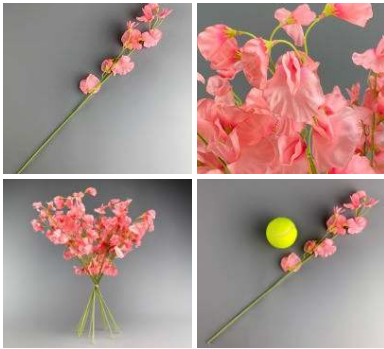

High quality, realistic artificial leaves on pliable a wire stem.

£12.00
(£10.00 + VAT)

Artificial Grasses in Pots. Three styles available

FROM
£14.40
 (£12.00 + VAT)

STYLE OPTIONS

- > Pom-Pom Grass
- > Tall Cats Tail Grass
- > Large Cats Tail Grass