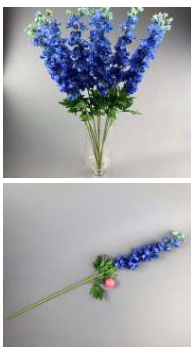

Delphinium, Blue 86 cm tall artificial stem with foliage

High quality, realistic artificial blossoms with leaves on a pliable wire stem.

£2.94
(£2.45 + VAT)