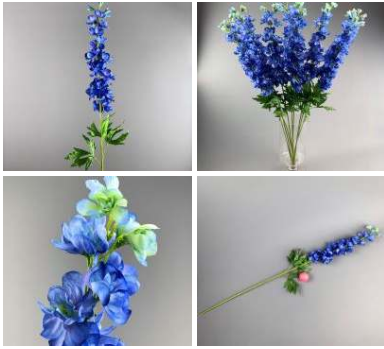

Delphinium, Blue 86 cm tall artificial stem with foliage

High quality, realistic artificial blossoms with leaves on a pliable wire stem.

£2.94
(£2.45 + VAT)