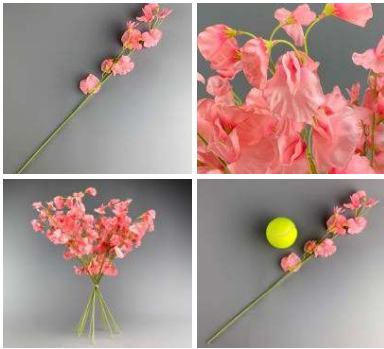

High quality, realistic artificial leaves on pliable a wire stem.

£12.00
(£10.00 + VAT)

Artificial Grasses in Pots. Three styles available

FROM
£14.40
(£12.00 + VAT)

STYLE OPTIONS

- > Pom-Pom Grass
- > Tall Cats Tail Grass
- > Large Cats Tail Grass