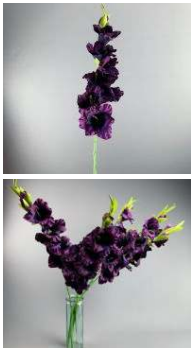

£5.40
(£4.50 + VAT)

Hypericum Berries, red 72 cm, artificial foliage, poseable stems

High quality, realistic artificial berries and leaves on pliable a wire stem.

£2.16
(£1.80 + VAT)

Hypericum Berries, cream 72 cm, artificial foliage, poseable stems

High quality, realistic artificial berries and leaves on pliable a wire stem.

£2.16
(£1.80 + VAT)

Globe Thistle, Purple, 92cm artificial flowers, foliage

High quality, realistic artificial blossoms with leaves on a pliable wire stem.

£5.40
(£4.50 + VAT)

Gladiola, Damson 96 cm tall artificial bloom on poseable wire stem

High quality, realistic artificial blossoms with leaves on a pliable wire stem.

£3.60
(£3.00 + VAT)

Gladiola Artificial Stem - Ivory/Cream