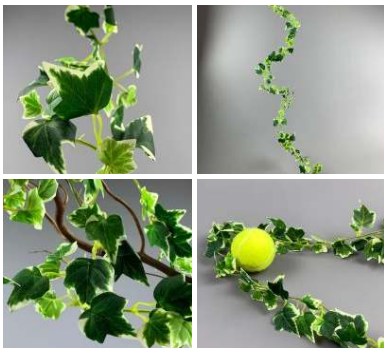

£2.82
(£2.35 + VAT)

Peony Frosted, Red, 79cm tall, artificial bloom, leaves, poseable stem

A high quality, realistic artificial blossom with leaves on pliable wire stem.

£5.64
(£4.70 + VAT)

Mistletoe Frosted Sprig, 20 cm artificial leaves and berries

Ivy Garland, 185cm long, artificial leaves with poseable stem

£8.10
(£6.75 + VAT)

High quality, realistic leaves on pliable string.

Ivy Garland Variegated Leaf, 185cm long, artificial with poseable stem

£8.10
(£6.75 + VAT)

High quality, realistic leaves on pliable string.

Hydrangea, Sky Blue, 70 cm tall artificial blossom, poseable stem

£5.94
(£4.95 + VAT)

High quality, realistic artificial blossoms with leaves on a pliable wire stem.