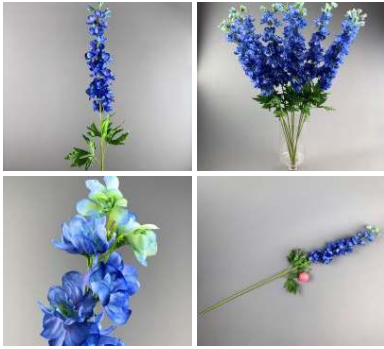

High quality, realistic artificial blossoms with leaves on a pliable wire stem.

£5.40
(£4.50 + VAT)

Gladiola, Damson 96 cm tall artificial bloom on poseable wire stem

High quality, realistic artificial blossoms with leaves on a pliable wire stem.

£3.60
(£3.00 + VAT)

Gladiola Artificial Stem - Ivory/Cream

High quality, realistic artificial blossoms with leaves on a pliable wire stem.

£3.60
(£3.00 + VAT)

Fire Retardant - Indoor use

Flametect C.

SIZE OPTIONS

- > 25l
- > 5l
- > 750ml

FROM
£34.80
(£29.00 + VAT)

Delphinium, Blue 86 cm tall artificial stem with foliage

High quality, realistic artificial blossoms with leaves on a pliable wire stem.

£2.94
(£2.45 + VAT)

Cornflower Blue 65cm long artificial bloom, with poseable wire stem

A high quality, realistic artificial blossom with leaves on a pliable wire stem.

£2.63
(£2.19 + VAT)

Apple Blossom Cream 92cm long, artificial stem