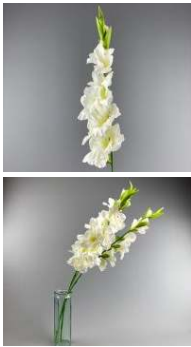

£5.40
(£4.50 + VAT)

Hypericum Berries, red 72 cm, artificial foliage, poseable stems

High quality, realistic artificial berries and leaves on pliable a wire stem.

£2.16
(£1.80 + VAT)

Hypericum Berries, cream 72 cm, artificial foliage, poseable stems

High quality, realistic artificial berries and leaves on pliable a wire stem.

£2.16
(£1.80 + VAT)

Globe Thistle, Purple, 92cm artificial flowers, foliage

High quality, realistic artificial blossoms with leaves on a pliable wire stem.

£5.40
(£4.50 + VAT)

Gladiola, Damson 96 cm tall artificial bloom on poseable wire stem

High quality, realistic artificial blossoms with leaves on a pliable wire stem.

£3.60
(£3.00 + VAT)

Gladiola Artificial Stem - Ivory/Cream