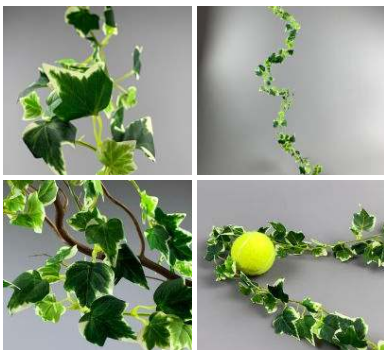

Peony Frosted, Red, 79cm tall, artificial bloom, leaves, poseable stem

£5.64
(£4.70 + VAT)

A high quality, realistic artificial blossom with leaves on pliable wire stem.

Mistletoe Frosted Sprig, 20 cm artificial leaves and berries

Ivy Garland, 185cm long, artificial leaves with poseable stem

£8.10
(£6.75 + VAT)

High quality, realistic leaves on pliable string.

Ivy Garland Variegated Leaf, 185cm long, artificial with poseable stem

£8.10
(£6.75 + VAT)

High quality, realistic leaves on pliable string.

Hydrangea, Sky Blue, 70 cm tall artificial blossom, poseable stem

£5.94
(£4.95 + VAT)

High quality, realistic artificial blossoms with leaves on a pliable wire stem.