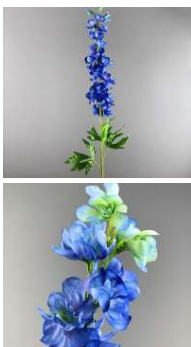

Delphinium, Blue 86 cm tall artificial stem with foliage

High quality, realistic artificial blossoms with leaves on a pliable wire stem.

£2.94
(£2.45 + VAT)