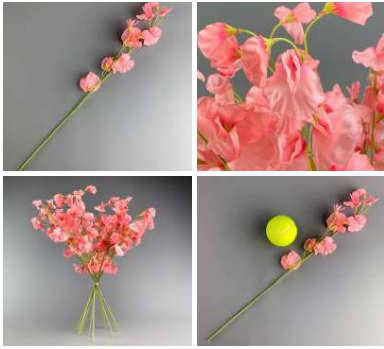

Sweet Pea, Pink, approx. 47 cm tall with 12 flowers 6cm dia. Artificial bloom with poseable wired stem

High quality, realistic artificial blossoms with leaves on a pliable wire stem.

£2.88
(£2.40 + VAT)