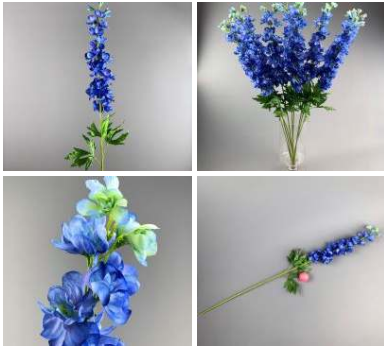

£2.16
(£1.80 + VAT)

Hypericum Berries, cream 72 cm, artificial foliage, posable stems

High quality, realistic artificial berries and leaves on pliable a wire stem.

£2.16
(£1.80 + VAT)

Globe Thistle, Purple, 92cm artificial flowers, foliage

High quality, realistic artificial blossoms with leaves on a pliable wire stem.

£5.40
(£4.50 + VAT)

Gladiola, Damson 96 cm tall artificial bloom on poseable wire stem

High quality, realistic artificial blossoms with leaves on a pliable wire stem.

£3.60
(£3.00 + VAT)

Gladiola Artificial Stem - Ivory/Cream

High quality, realistic artificial blossoms with leaves on a pliable wire stem.

£3.60
(£3.00 + VAT)

Fire Retardant - Indoor use

Flametect C.

FROM
£34.80
(£29.00 + VAT)

SIZE OPTIONS

- > 25l
- > 5l
- > 750ml

Delphinium, Blue 86 cm tall artificial stem with foliage

High quality, realistic artificial blossoms with leaves on a pliable wire stem.

£2.94
(£2.45 + VAT)

Cornflower Blue 65cm long artificial bloom, with poseable wire stem